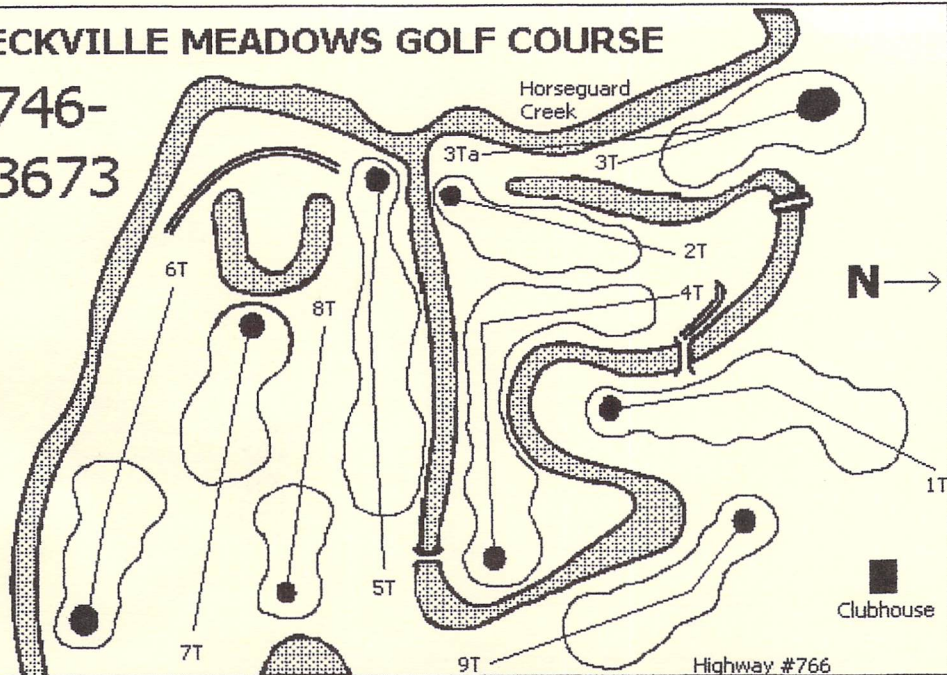

# ECKVILLE MEADOWS GOLF COURSE

746-  
3673

Hole #	Par	Yds	Player 1	Player 2	Player 3	Player 4
1	4	255				
2	3	220				
3	3 / 4	149 / 267				
4	5 / 4	401				
5	4	309				
6	4	244				
7	3	198				
8	3	161				
9	4	219				

32-34 2156 / 2274

Players	Totals				