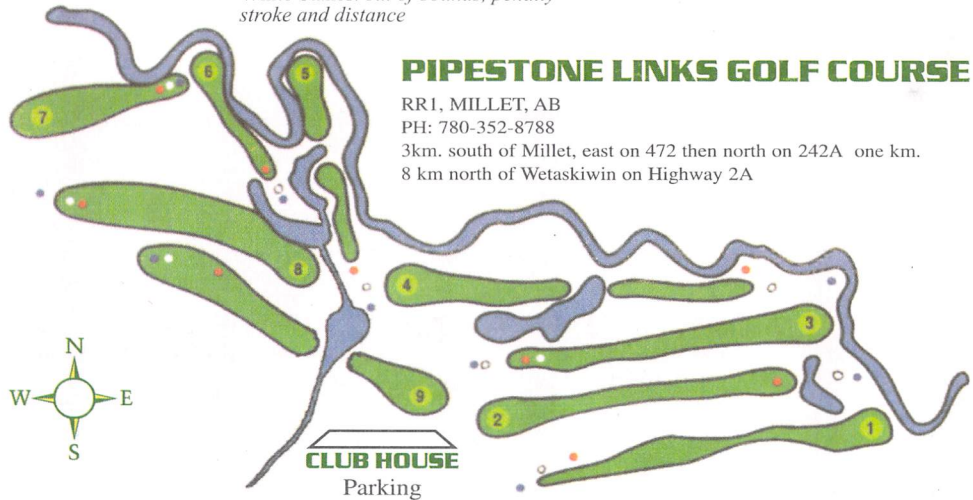

### Course Rules

- Shirts and shoes must be worn
- Allow faster players through
- Repair ball marks on greens, rake traps and replace divots
- Keep carts off tees and 30 feet from greens
- Red Stakes: *water hazard, penalty 1 stroke*
- White Stakes: *out of bounds, penalty stroke and distance*

- Each player must have separate set of clubs
- RCGA Rules to apply
- Staked and newly planted trees: *relief 2 club lengths*
- All players on **Pipestone Links** assume all risk of injury to themselves and liability to others for their acts
- No one under the age of 18 allowed to operate golf carts