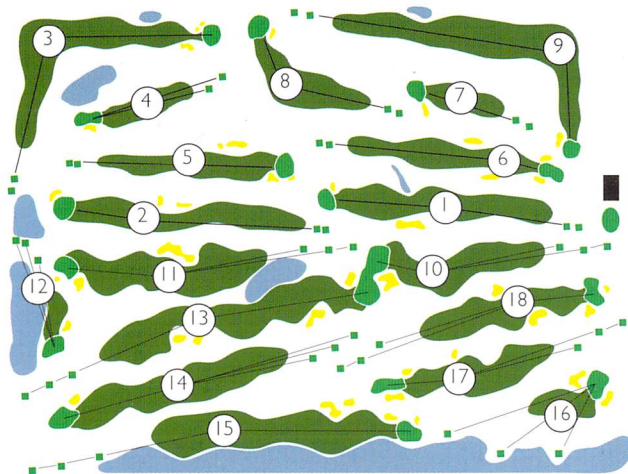

LOCAL RULES

OUT OF BOUNDS: Outside of fence.

From Fairway No.3 - No. 4 Fairway and South.

From Fairway No. 9 - No. 7 Fairway and South

DANGER: Do not play ball if out of bounds.

STAKED OR RIBBONED TREES AND OBSTRUCTIONS:

Relief plus one club length, no nearer the hole, no penalty.

FAIRWAY DISKS:

Red – 100 yards, White – 150 yards, Blue – 200 yards

Distances measured to center of green

PLEASE REMEMBER:

Replace all divots, repair ball marks on greens,
and rake sand traps.

All players at Twin Willows Golf Club assume all
risks of injury to themselves and all liability to others
for their acts.

MEN	RATING	SLOPE	LADIES	RATING	SLOPE
BLUE	69.6	116	WHITE	72.8	118
WHITE	68.4	115	RED	69.7	112