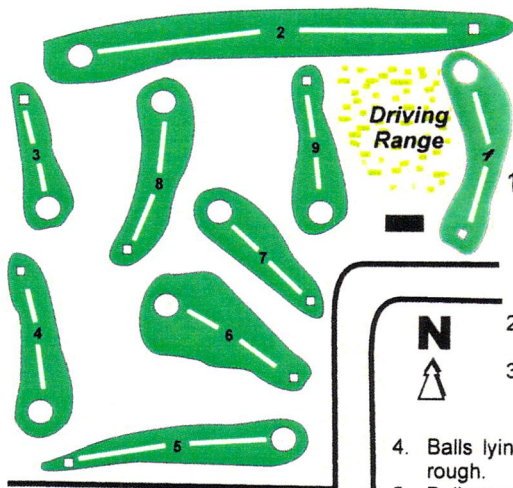

WESTLAND GOLF & DRIVING RANGE

Royal Canadian Golf Association

RULES GOVERN ALL PLAY

HIGHWAY #53

OPERATORS

Bill & Win Vik

(403) 843-2803

Rimbey, Alberta

1. The following holes have out of bounds (stroke & distance) Hole #1 East of Burm Beyond Markers. #2 North of Markers. #3 & #4 West of Markers. #5 Parallel to Highway #53 South of Markers.
2. No Ball Retrieval on Holes #2, #3 & #4 in Farmer's Field.
3. Balls lying next to newly planted trees may be dropped within two club lengths, but not nearer the hole.
4. Balls lying in the longer cut must be played as rough.
5. Balls coming to rest on fairways not being played at the time must be played as rough.
6. On Holes #3 & #7, please allow golfers ahead of you to tee off on the next hole, before teeing off.
7. Please use discretion on all greens when hitting on, to avoid accidents.
8. PLEASE REPLACE DIVOTS.
9. No Carts on Green

THANK YOU

HOLES	1	2	3	4	5	6	7	8	9	
MENS & LADIES YDS	275	410	165	330	250	230	195	295	280	2430
MENS & LADIES PAR	4	5	3	4	4	4	3	4	4	35

Winter Rules Apply

Signature:

Date: