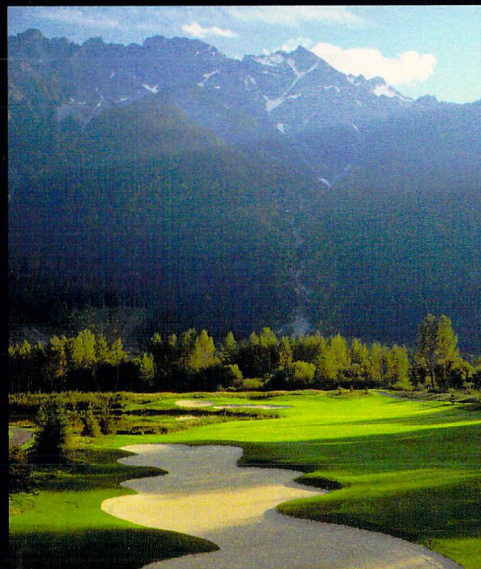

BIG SKY
GOLF AND COUNTRY CLUB

Scorecard

hole	1	2	3	4	5	6	7	8	9	OUT
Mount Currie										
Morning Mist										
Saxifrage										
Purgatory										
Cupp's Hollow										
Back Alley										
Lone Tree										
Straight & Narrow										
Cayoosh										