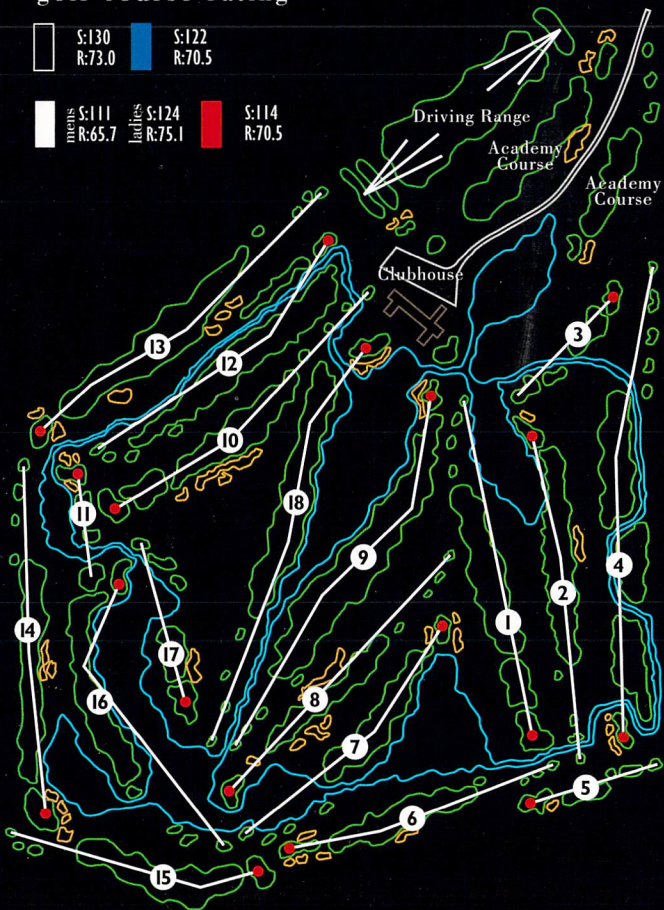

www.bigskygolf.com

1-800-668-7900

golf course rating

S:130
R:73.0

S:122
R:70.5

men's S:111
R:65.7

ladies S:124
R:75.1

S:114
R:70.5

BIG SKY
GOLF AND COUNTRY CLUB

Scorecard

hole	1	2	3	4	5	6	7	8	9	OUT
Mount Currie										
Morning Mist										
Saxifrage										
Purgatory										
Cupp's Hollow										
Back Alley										
Lone Tree										
Straight & Narrow										
Cayoosh										

mens	big tees									
	blue	450	413	194	600	161	349	380	393	536
white	424	376	177	520	140	330	356	360	518	3201
handicap	389	353	158	480	128	307	331	331	485	2962
handicap	3	15	9	1	17	13	11	5	7	

players	par	4	4	3	5	3	4	4	4	5	36
---------	-----	---	---	---	---	---	---	---	---	---	----

338	104	325	402	318	257	286	157	405	2592	2616	5208		
6	18	2	12	8	16	4	10	14					

player: _____ attested: _____ date: _____

L. COFF
SENBERTON BC