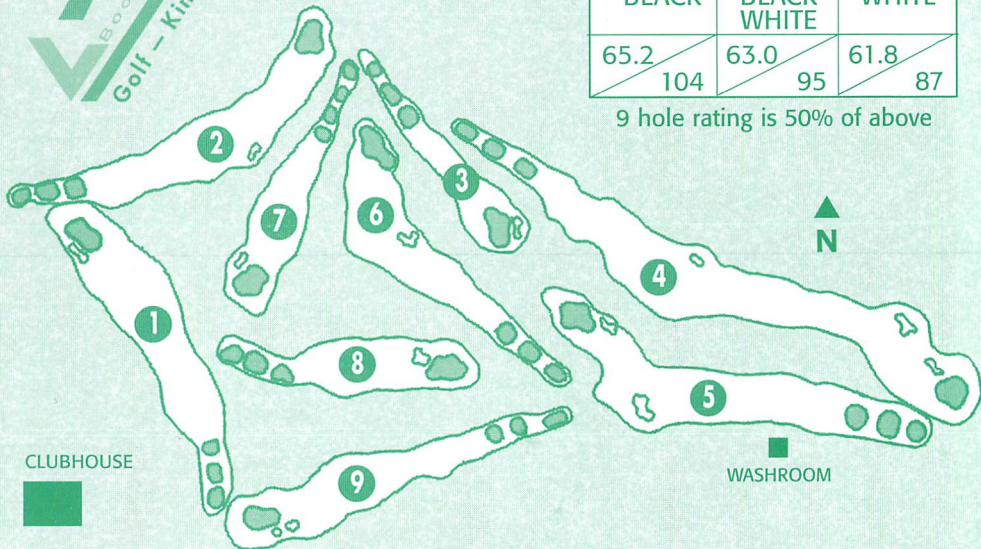

### COURSE/SLOPE RATINGS

BLACK	BLACK WHITE	WHITE
65.2 / 104	63.0 / 95	61.8 / 87

9 hole rating is 50% of above

CLUBHOUSE

WASHROOM

**PLEASE... REPLACE ALL DIVOTS • RAKE TRAPS • REPAIR BALL MARKS**

Date: \_\_\_\_\_

Scorer: \_\_\_\_\_

Attested: \_\_\_\_\_

Hole	1	2	3	4	5	6	7	8	9	Total
Black	278	335	182	519	350	297	222	200	292	2675
							203			2656
Black/White	257	308	156	489	325	269	174	179	259	2416
White	232	283	130	454	292	239	157	156	235	2178
Par	4	4	3	5	4	4	3	3	4	34
Handicap	9	3	7	2	5	6	1	4	8	