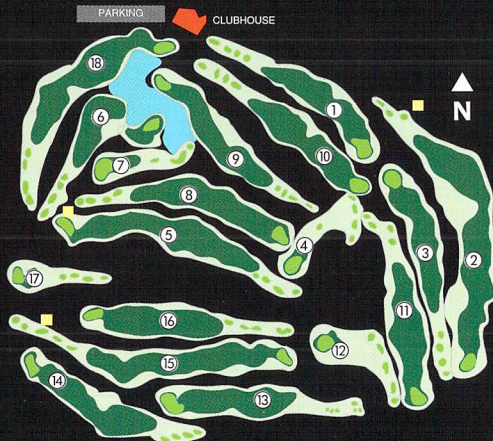

## RCGA RULES GOVERN PLAY

1. All yardages are measured to centre of green.
2. Keep carts on paths on all Par 3's. Please observe the 90° path rule on all Par 4's and 5's. Keep carts on paths where and whenever possible. Keep carts outside the white line when approaching greens.
3. Proper golf attire is required at all times.
4. Please repair all ball marks on greens, rake bunkers and replace divots.
5. Lateral hazards defined by Red Stakes. Water hazards by Yellow Stakes.
6. In the interest of all players, please respect play instructions offered by Course Marshal. Play Ready Golf!