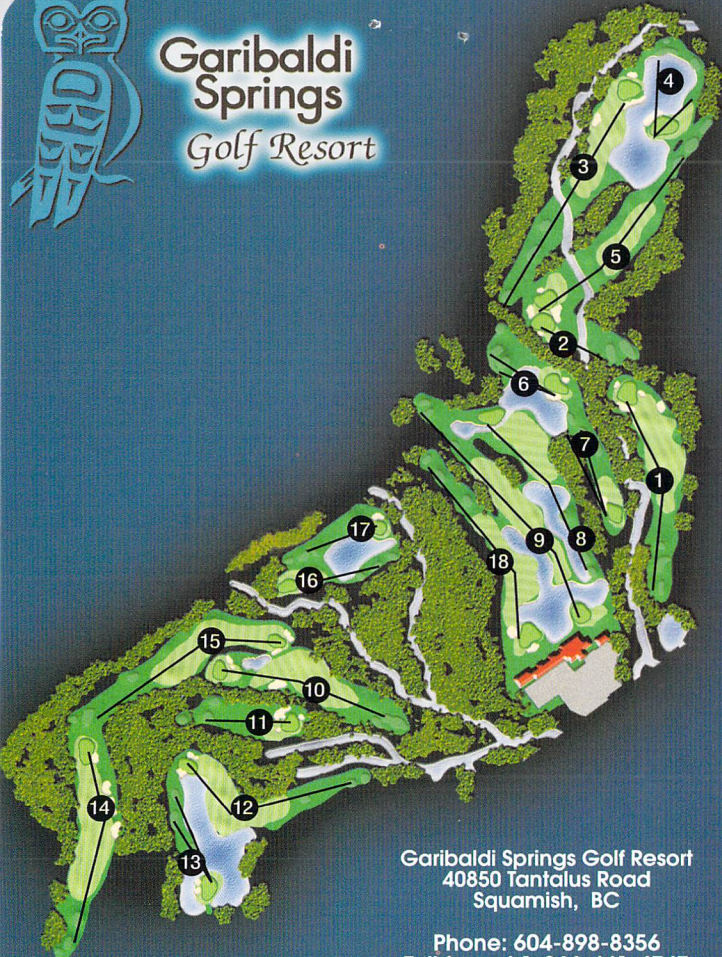

Garibaldi Springs Golf Resort

Garibaldi Springs Golf Resort
40850 Tantalus Road
Squamish, BC

Phone: 604-898-8356
Toll free at 1-866-441-4747
Email: info@garibaldigolf.com
Web: garibaldigolf.com

Garibaldi Springs Golf Resort

A Mid-Length Championship Course
Designed By Les Furber

Local Rules

All uncut rough areas to be played as lateral hazard from point of entry.

Do not enter environmental areas - play from point of entry.

To maintain pace-of-play, keep up to the group in front of you.