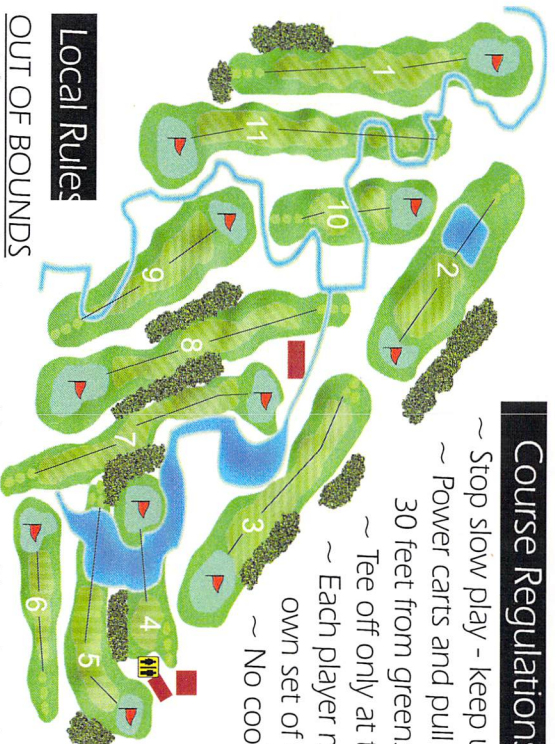

Overlooks 18th Green

Daily Food & Beverage Specials
Big Screen TV - 7 Colour TV's

Great place to watch any of your sporting events.

LIVE BANDS

Every Friday & Saturday - No Cover Charge

Players wishing to play 2nd round must register with golf shop prior to play.

Course Regulations

- ~ Stop slow play - keep up to group in front.
- ~ Power carts and pull carts 30 feet from greens.
- ~ Tee off only at tee boxes.
- ~ Each player must have own set of clubs.
- ~ No coolers permitted.

Local Rules

OUT OF BOUNDS

~ defined by boundary fences or white stakes - white stakes to the left of #1 & #4.
 Hit next shot from point of entry, drop 2 club lengths no nearer to the hole - penalty 1 stroke.

WATER HAZARDS & ENVIRONMENTAL AREAS

~ hit next shot from point of entry, drop 2 club lengths no nearer to the hole - penalty 1 stroke.

RELIEF

~ free drop from cart paths, staked trees, yardage markers, sprinkler heads, bridges, opposing greens and tees, black safety fence behind #3 green, #4 green and behind #5 green - nearest point of relief not closer to the hole.