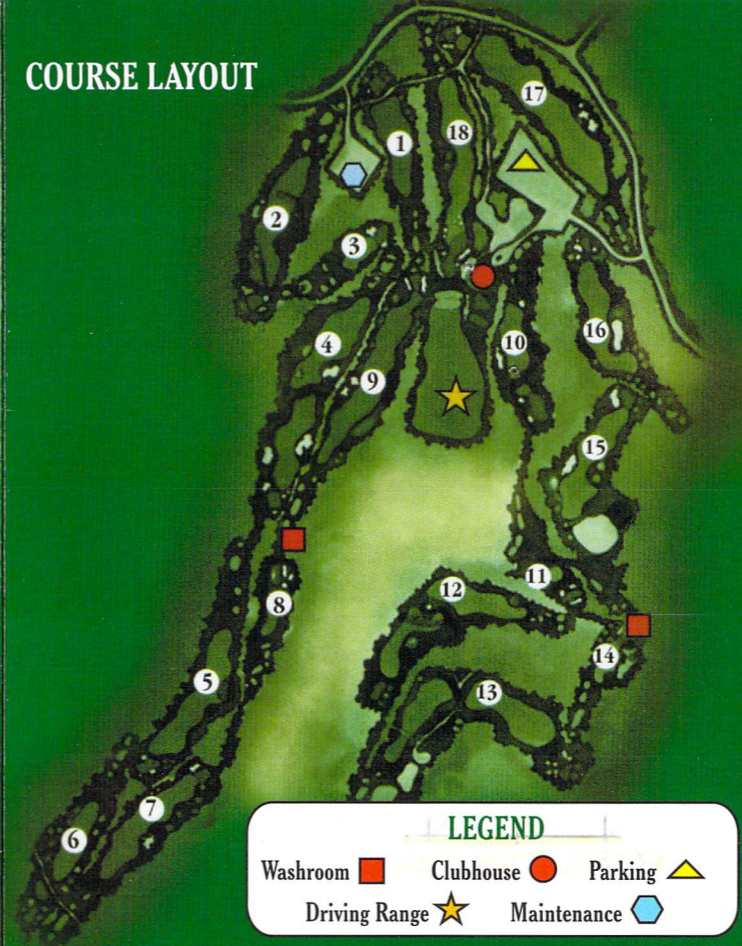

Thank You For Visiting And Playing

One of the Top Ten Golf Courses in Canada

- Places To Play, Golf Digest Magazine

R.C.G.A RULES GOVERN ALL PLAY EXCEPT WHERE LOCAL RULES PREVAIL.

Red Stakes - Lateral hazards. Yellow Stakes - Water hazards.

photo by Don Weixl

Kimberley, British Columbia  
www.tricklecreek.com

HOLE	1	2	3	4	5	6	7	8	9	Out
BLACK	328	403	210	530	451	386	409	209	531	3457
BLUE	298	362	170	507	422	351	372	183	502	3167
WHITE	250	318	<sup>121</sup> <sub>136</sub>	472	372	310	335	<sup>129</sup> <sub>167</sub>	452	<sup>2759</sup> <sub>2812</sub>
GREEN	229	299	108	446	351	277	295	108	424	2537
HCP	17	3	15	9/7	1	7/9	11/15	5/11	13	
MEN'S/ LADIES'										
PAR	4	4	3	5	4	4	4	3	5	36

**COURSE LAYOUT**

**LEGEND**

Washroom ■ Clubhouse ● Parking ▲

Driving Range ★ Maintenance ◆

**STAY, GOLF & DINE.**

Stay at Trickle Creek's favourite accommodation - Trickle Creek Lodge. Receive reduced green fees and preferred tee times. Kelsey's full service restaurant is located in the Lodge. Underground parking, swimming pool, jacuzzi and full kitchen all included. A great location for your golf vacation.