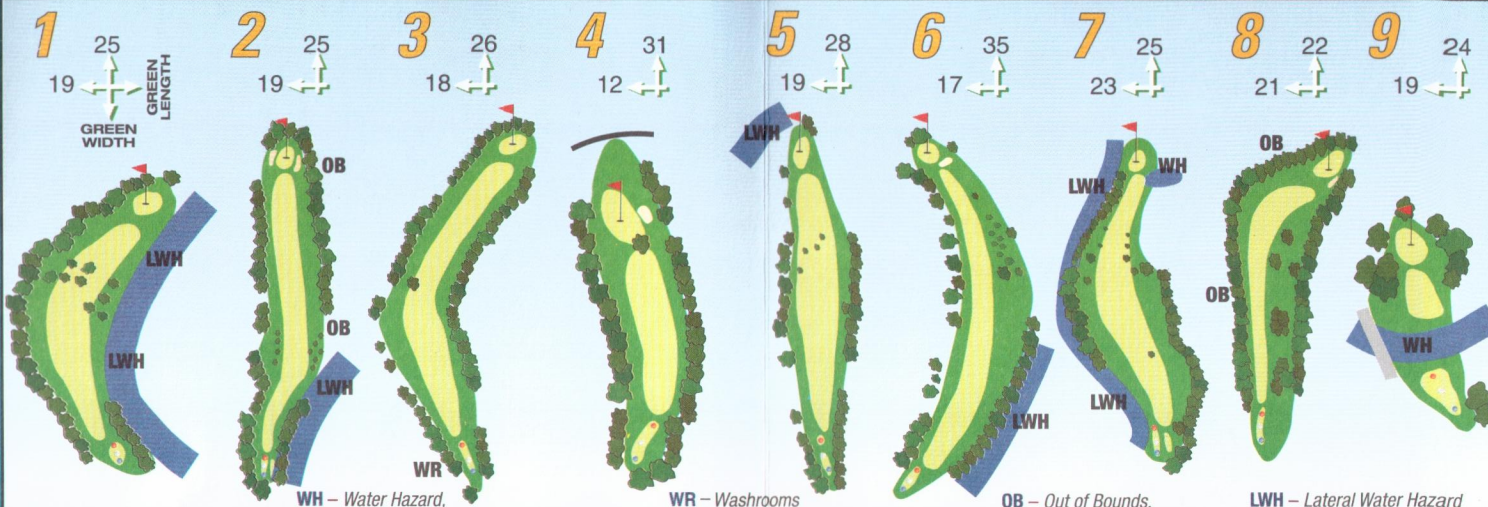

LOCAL RULES & ETIQUETTE

- RCGA Rules apply.
- Water Hazard - Yellow Stakes
- Lateral Water Hazard - Red Stakes
- Out of Bounds - White Stakes
- Ground Under Repair - White Lines
- Staked/Ribboned Trees - Relief Must Be Taken.
- Please Observe Proper Golf Etiquette.
- Please Use Cart Paths Whenever Possible And Always Around Tees, Greens and On Par Three's.

DATE: _____

PLAYER: _____

MARKER: _____

HOLE	1	2	3	4	5	6	7	8	9	OUT	COURSE/ SLOPE RATING
BLUE TEES	307	432	403	165	351	476	358	370	123	2985	MEN'S 71.0 124
WHITE TEES	297	417	393	157	341	456	358	355	123	2897	MEN'S 69.6 122
MEN'S HANDICAP	15	3	6	13	16	14	5	8	18		
MEN'S PAR	4	4	4	3	4	5	4	4	3	35	
TARGET TIME	0:13	0:28	0:42	0:54	1:09	1:23	1:40	1:54	2:05		
Please: Rake sand traps - Repair ball marks - Repair divots - Allow faster players through - Cross fairways at right angle.											
WOMEN'S PAR	4	5	4	3	4	5	4	4	3	36	
WOMEN'S HANDICAP	15	3	6	13	16	14	5	8	18		
RED TEES	287	402	383	145	331	438	348	340	108	2782	WOMEN'S 72.7 125