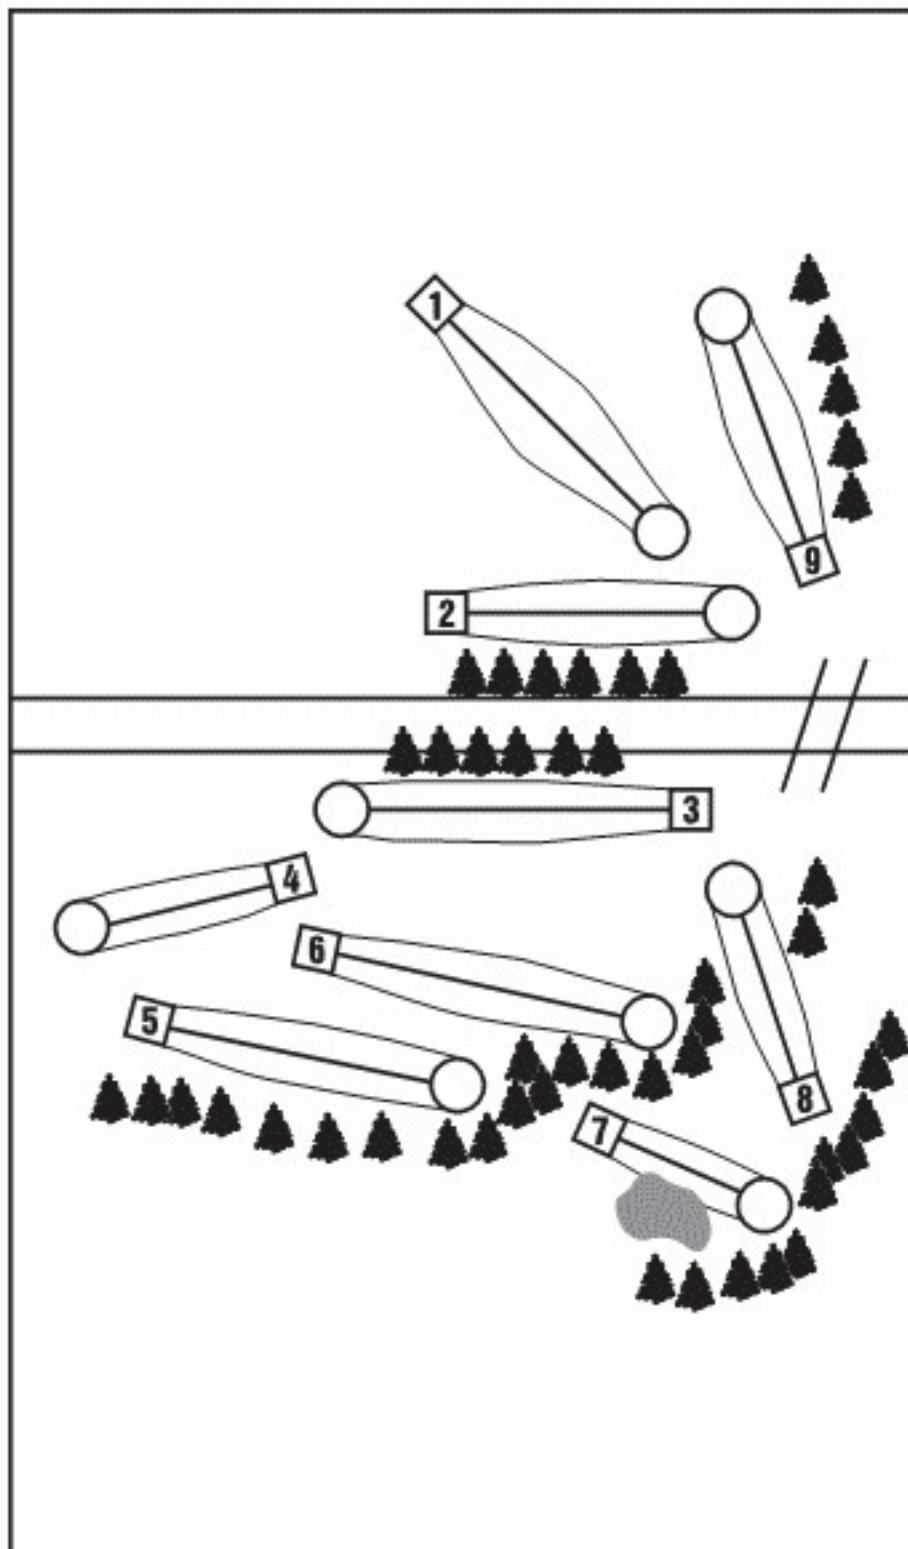

BLACK	368	441	171	407	510	179	571	396	358	3401		158	567	391	412	418	420	176	498	324	3364	3401	6765		
BLUE	348	376	146	383	481	163	555	386	338	3176		158	548	359	374	385	381	150	480	316	3151	3176	6327		
WHITE	325	350	128	349	451	145	527	325	308	2708		147	513	330	345	357	336	140	459	280	2907	2908	5815		
RED	305	322	120	316	429	132	504	287	293	2698		135	477	300	316	330	293	124	438	252	2665	2698	5373		
PAR	4	4	3	4	5	3	5	4	4	36		3	5	4	4	4	4	3	5	4	36	36	72		
HOLE	1	2	3	4	5	6	7	8	9	OUT		10	11	12	13	14	15	16	17	18	IN	OUT	TOTAL	HCP	NET
+ OR -																									
HANDICAP	13	9	17	3	5	11	1	7	15			12	4	6	8	10	14	16	2	18					

Men's Rating: Black 71.2 Blue 69.3 White 67.0 Red 65.0
Men's Slope Rating: Black 124 Blue 121 White 114 Red 110
Ladies Rating: Black 77.2 Blue 74.9 White 72.0 Red 69.6
Ladies Slope Rating: Black 130 Blue 126 White 123 Red 117

Scorer _____

Date _____

Attested _____

**country
meadows
golf
club**

**149 Catamount Road
Indian Mountain, NB
E1G 3A7**

www.countrymeadows.nb.ca