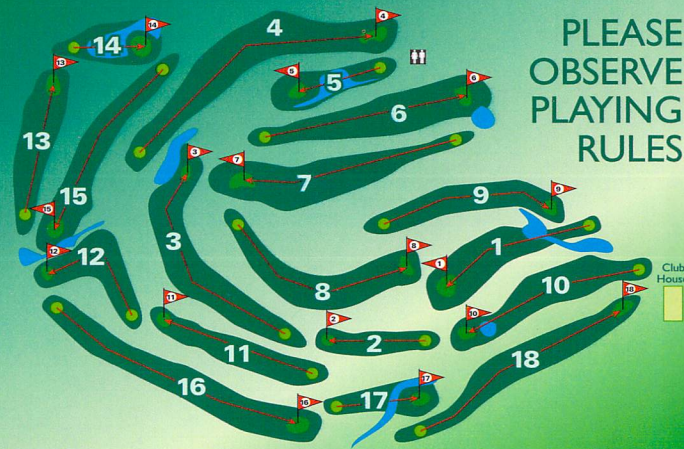

DENTURE CLINIC LTD.

DIRECT TO PUBLIC
• COMPLETE & PARTIAL DENTURES
• RELINES, REBASES
• SAME DAY REPAIRS

Greame Ogilvie, D.D.
Paul Melanson, R.D.T.

ALL DENTAL PLANS ACCEPTED
309 Mill Road, Moncton NB E1A 4B2

Tel: (506) 853-0117
Fax: (506) 853-7269

DONAIRS • SUBS
PIZZA & LASAGNA

Franchises Available
No Annual Fees - Low Start up Costs

734-1119

Hillborough, NB

HORWATH, STEVENSON & COMPANY, C.A.'s

Professional Business Advisors

"Take strokes off your taxes"

Riverview, N.B.,

387-4044

Soothing Waters Esthetics

Bring this ad & receive 15% off regular price. Phone: 734-2634

Wendy MacDougall

Where relaxation and care merge...

1 Golf Club Road, Hillsborough, NB

HOLE	1	2	3	4	5	6	7	8	9	OUT	
PAR	4	3	5	5	3	4	4	4	4	36	
Blue	315	168	495	540	136	384	395	339	360	3132	
White	303	168	479	513	106	360	352	315	335	2931	
Red	265	150	428	458	101	310	318	285	308	2623	

DATE
ATTEST
SCORER

_____
_____
_____

- Please repair ball marks on greens, replace divots & rake sand traps.
- Please keep power carts on designated cart paths.
- Please let faster players play through.
- All public roads out of bounds.
- All players must have own clubs.
- Children under 12 must be accompanied by an adult.

NBGA Rules govern all play

Ford's PHARMACY 734-2744

"Golf isn't just a game - It's good exercise"

230 MAIN STREET

HILLSBOROUGH, NB

SHIP'S LANTERN INN

17 Pleasant Street, Hillsborough
Fine Dining & Whirlpool Accomodations
(506) 734-3221 or (506) 734-3081