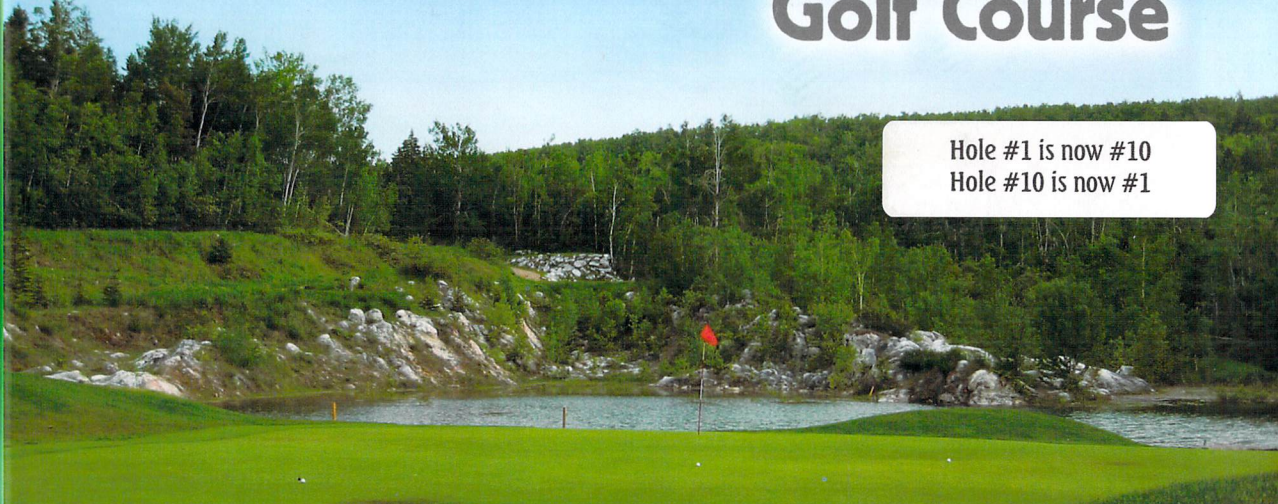

Hole #1 is now #10
Hole #10 is now #1