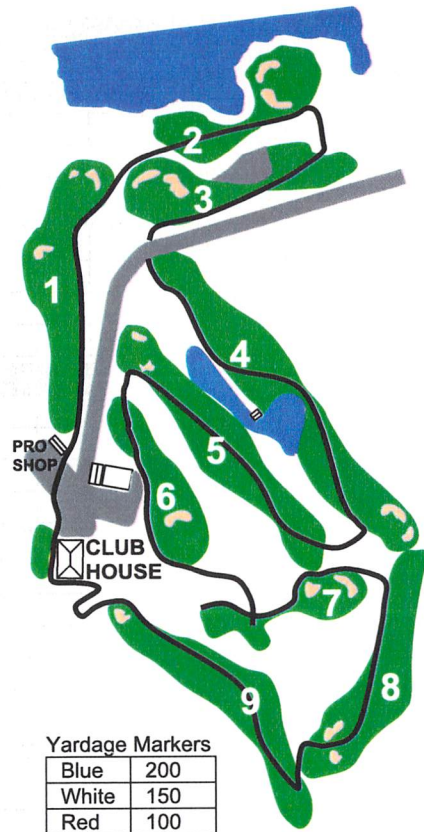

HOLE	1	2	3	4	5	6	7	8	9	ALL
BLUE	303	121	243	416	297	186	156	252	276	2250
RED	272	97	180	402	285	129	118	230	207	1920
PAR	4	3	4	5	4	3	3	4	4	34
HCAP										

NAME	1	2	3	4	5	6	7	8	9	OUT

NAME	10	11	12	13	14	15	16	17	18	IN

NAME	OUT	IN	TOTAL	HCAP	NET

Date: _____
 Scorer: _____
 Attested: _____

Tee	Slope		Rating	
	Male	Female	Male	Female
Blue				
Red				

Rules of Play

- RCGA Rules in effect.
- Please replace all divots on tee decks and fairways.
- Repair ball marks on greens using repair tool or tee.
- Rake sand bunkers smooth.
- Keep all bags and carts 30 feet from tees and greens. Only balls, players and putters allowed onto green.
- Power carts must stay on paths when provided.
- Unauthorized alcohol on course will be confiscated.
- Slow play and ball-hunting must be avoided. Please let faster groups play through.
- Two riders per power cart only. Driver must be 19 years of age, have a valid driver license, and be sober.
- Proper shirt and footwear must be worn. No swearing!
- Each player must have their own set of clubs.
- Drop ball one club length away from sprinkler heads, pathways, roped-off areas, and any other obstacles within fairway (no penalty).

Our employees have full authority to enforce our rules and deal with violators at their discretion.

Yardage Markers

Blue	200
White	150
Red	100