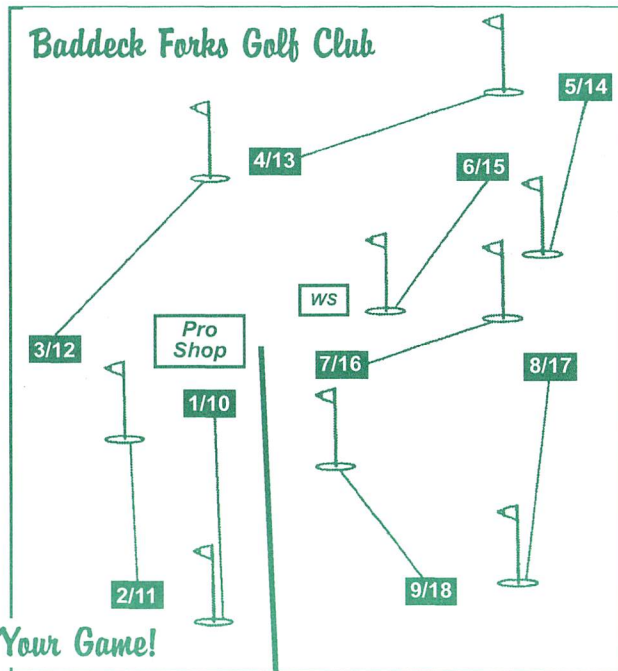

Baddeck Forks Golf
Local Rules

RCCA Rules govern play with
the following local rules:

1. Out of bounds marked by
  WHITE STAKES
2. Water hazard designated by
  YELLOW STAKES
3. Roadway is immovable
  obstruction - relief provided
  under rule 24-2: Player may
  lift the ball and drop it within
  one club length from the
  nearest point of relief; not
  nearer the hole
4. Ball striking powerlines
  - Stroke shall be replayed
  without penalty
5. Keep carts and bags off the
  greens and tees

Thank You and Enjoy Your Game!

www.SHERIFF@NS.SYMPATICO.CA