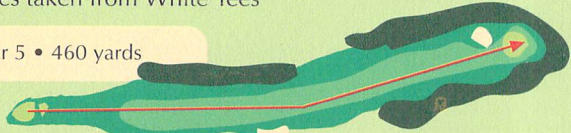

Yardages taken from White Tees

1 Par 5 • 460 yards

2 Par 3 • 182 yards

3 Par 4 • 413 yards

4 Par 4 • 375 yards

5 Par 5 • 521 yards

6 Par 3 • 173 yards

7 Par 4 • 363 yards

8 Par 3 • 174 yards

9 Par 5 • 459 yards

Local Rules

- Speed of play will be monitored, allow faster groups to play through.
- Water hazards marked by red stakes.
- Mandatory relief from staked trees, flower beds and newly sodded areas.
- Dress code in effect.

Notes

Yardage on Sprinkler Heads are to Center of Greens

Fairway Markers

Blue - 200 yards
White - 150 yards
Yellow - 100 yards

PO Box 1252, Sydney, Nova Scotia B1P 6J9
Pro Shop 902-562-1112 • Office Phone 902-562-5100
Fax 902-539-2910