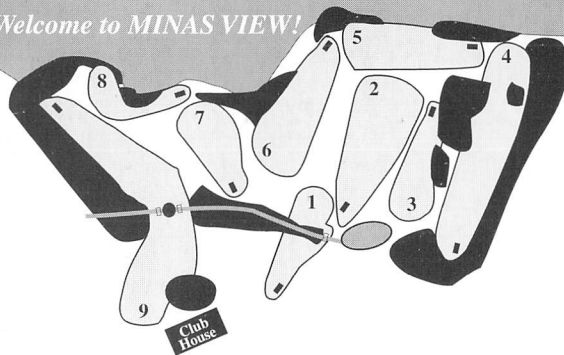

Welcome to MINAS VIEW!

Please note the course rules:

- * Stay within the fenced area.
- * Repair ball marks and rake sand traps.
- * If you are playing at a slower pace, then allow the following group to play through.

Licensed Bar

MINAS VIEW GOLF LINKS

*Route 215, Cambridge, Hants Co.,
Nova Scotia
Club House (902) 528-2360*

Hole #	Yds.	Par				
1	151	3				
2	305	4				
3	166	3				
4	343	4				
5	175	3				
6	380	4				
7	130	3				
8	146	3				
9	360	4				
Total	2156	31				

Hole #	Yds.	Par				
1	151	3				
2	305	4				
3	166	3				
4	343	4				
5	175	3				
6	380	4				
7	130	3				
8	146	3				
9	360	4				
Total	2156	31				