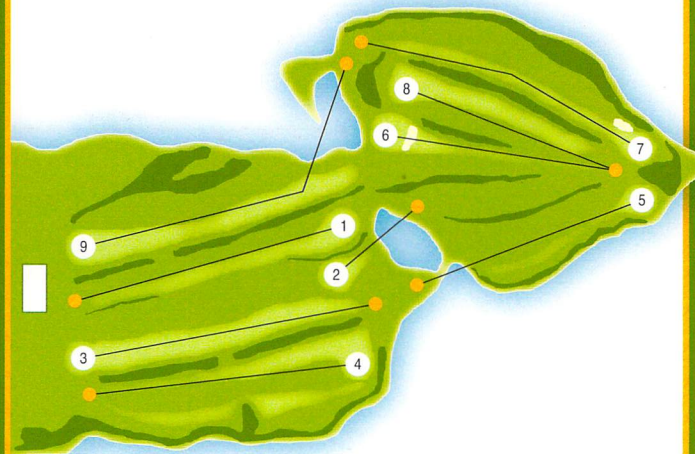

OSPREY SHORES GOLF RESORT

119 Ferry Lane, Guysborough NS B0H 1N0

TOLL FREE	PHONE	FAX
800-909-3904	902-533-3904	902-533-3166

www.ospreyshoresresort.com