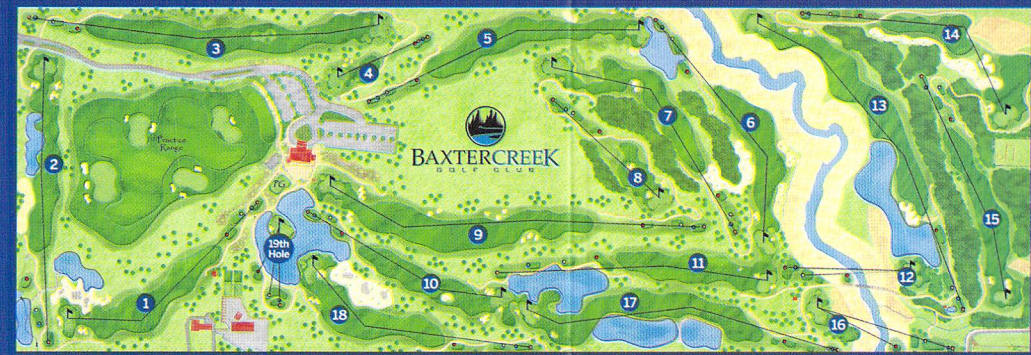

Hole	1	2	3	4	5	6	7	8	9	Out
Gold	354	400	542	143	432	396	376	197	544	3384
Blue	342	369	529	130	412	381	361	173	529	3226
White	320	353	515	120	402	361	351	161	513	3096
HCP										
Par	4	4	5	3	4	4	4	3	5	36
Red	274	296	474	97	302	308	312	124	466	2653
HCP										
Pace	:14	:28	:44	:55	1:07	1:21	1:35	1:46	2:02	

Rules of Play

- RCGA rules govern all play except as modified below:
- White stakes and perimeter fencing define out of bounds. Yellow stakes define water hazards. Red stakes define lateral hazards.
- Marked trees, cart paths, service roads, cultivated flower and tree beds, sprinkler heads, yardage markers, french drains – free lift and drop.