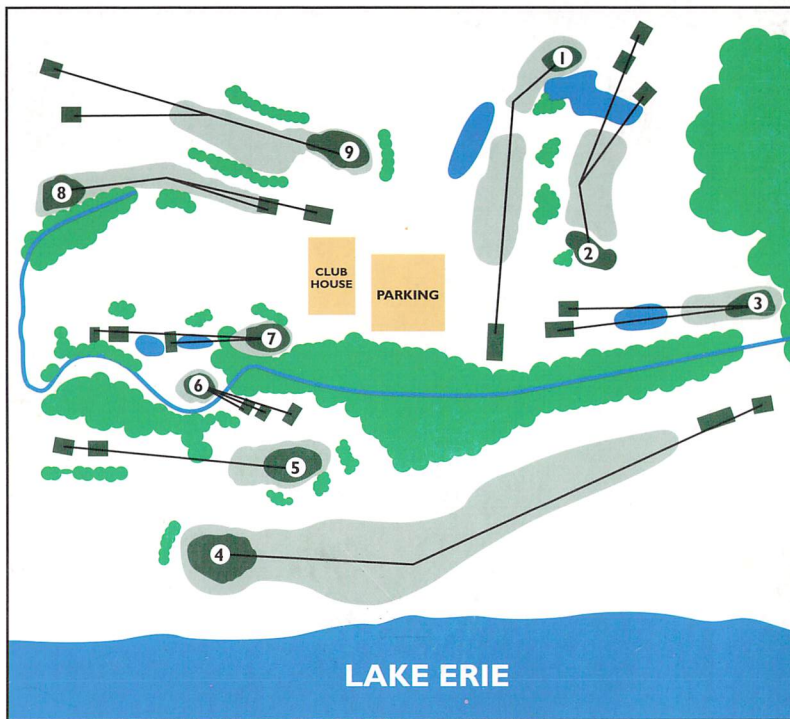

Local Rules

- Free drop from roadways and paths – one club length no closer to the hole.
- Do not play from or walk into environmentally sensitive areas which are marked by green and white stakes.
- Game enjoyment is mandatory!

Enjoyment Guide

For the enjoyment of all golfers, please...

- Replace divots.
- Repair all ball marks.
- Power carts 30' from tees and greens.
- Pull carts 30' from tees and greens.
- Each player must have their own set of clubs and golf bag.
- Proper golf attire is required at all times.
- Course Marshalls on Duty to assist.
- Play with a Junior...it's very rewarding!