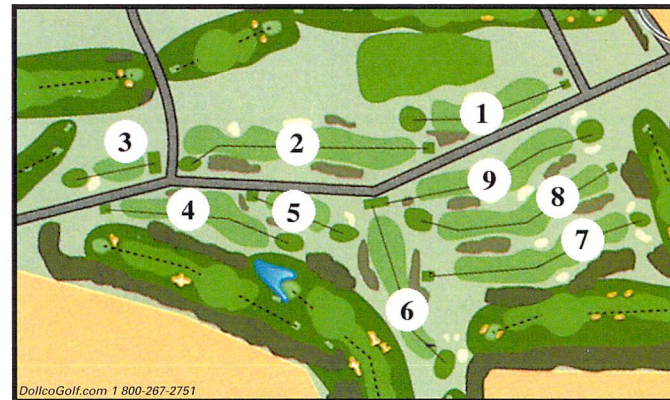

Lakeview 3/12

Lakeview 4/13

Lakeview 5/14

Lakeview 6/15

Lakeview 7/16

Lakeview 2/11

Lakeview 1/10

DollcoGolf.com 1 800-267-2751

Lakeview 8/17

Lakeview 9/18

Combined
Lakeview Slope Rating

Men's	99	63.2
Ladies'	99	70.0

Date: _____ Player: _____ Attest: _____

- HIGHLANDS Power Packs
- 10 Game or 50 Game Packs
- Gives Flexibility & Savings Up To 25%

HOLE	1/10	2/11	3/12	4/13	5/14	6/15	7/16	8/17	9/18	OUT	TOTAL	HCP	NET	ADJ.
GOLD / HCP	323 12	423 10	165 18	336 4	185 14	288 16	324 6	389 2	336 8	2765				
PAR	4	5	3	4	3	4	4	4	4	35				
SILVER / HCP	270 11	402 9	127 17	313 3	162 13	257 15	287 5	342 1	285 7	2437				

Groups stopping between nines must be restarted by Proshop Staff

Championship 18 Hole Course
Lakeview 9 Hole Course

Designed by man...Defined by nature

981 Barryvale Road, Calabogie, Ontario K0J 1H0

(613) 752-2171 • 1-877-224-GOLF