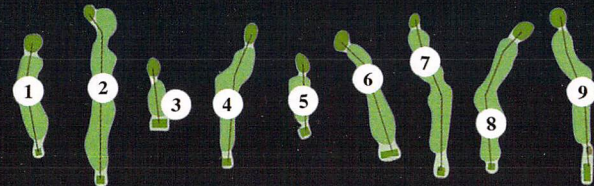

Lakeview 8/17

Lakeview 9/18

Combined
Lakeview Slope Rating

Men's	99	63.2
Ladies'	99	70.0

Date: _____ Player: _____ Attest: _____

- HIGHLANDS Power Packs
- 10 Game or 50 Game Packs
- Gives Flexibility & Savings Up To 25%

HOLE	1/10	2/11	3/12	4/13	5/14	6/15	7/16	8/17	9/18	OUT	TOTAL	HCP	NET	ADJ.
GOLD / HCP	323 12	423 10	165 18	336 4	185 14	288 16	324 6	389 2	336 8	2765				
PAR	4	5	3	4	3	4	4	4	4	35				
SILVER / HCP	270 11	402 9	127 17	313 3	162 13	257 15	287 5	342 1	285 7	2437				