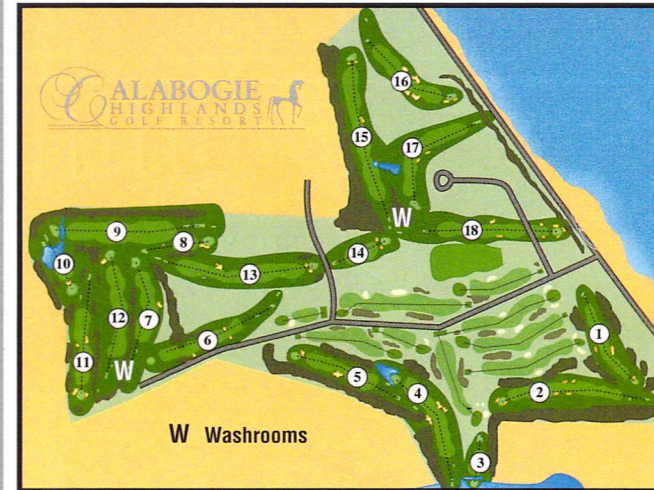

INQUIRE ABOUT OUR POPULAR
STAY AND PLAY PACKAGES

Luxurious Accommodations

Packages starting at $79⁰⁰ per person

(877) 224-GOLF • www.highlandsgolfclubs.com

HOLE	Men's	Women's	1	2	3	4	5	6	7	8	9	OUT	I N I T I A L S	10	11	12	13	14	15	16	17	18	OUT	T O T A L	H A N D I C A P	N E T	A D J U S T E D
BACK TEES - HCP	80-under	75-under	369 9	538 15	154 11	377 5	409 1	528 17	369 7	196 13	406 3	3346		135 18	384 14	431 4	536 12	181 16	569 6	405 10	372 8	417 2	3430				
MIDDLE TEES - HCP	81-105	76-85	366 7	531 5	142 9	365 1	354 15	491 17	331 13	188 11	393 3	3161		130 16	362 14	378 6	510 10	177 12	543 2	349 18	330 8	408 4	3187				
FORWARD TEES - HCP	106-over	86-up	302 15	476 1	138 9	323 5	300 11	394 7	274 13	138 17	370 3	2715		115 12	301 14	283 10	380 4	152 18	480 2	346 16	306 8	393 6	2756				
PAR			4	5	3	4	4	5	4	3	4	36		3	4	4	5	3	5	4	4	4	36				
+/-