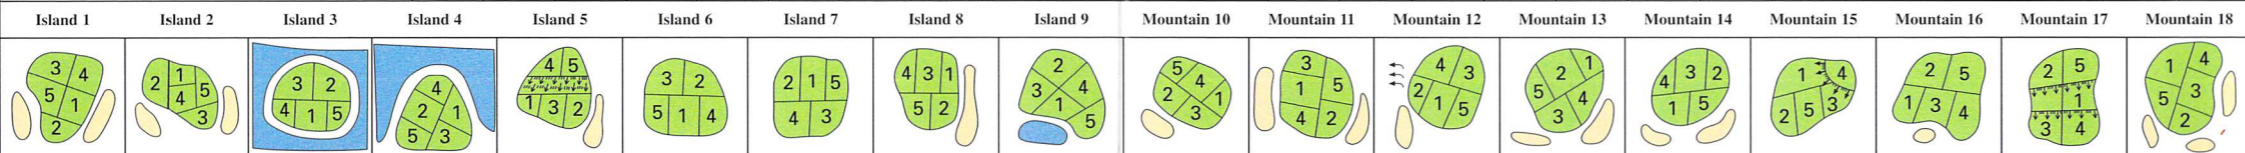

info@calabogiehIGHLANDSGOLF.COM • www.calabogiehIGHLANDSGOLF.COM

NGCOA Canada • Soft Spikes Mandatory

Help Keep Conditions Great

- Replace all divots on tees and fairways.
- Replace ball marks on greens.
- Keep all carts 10m. from greens.
- Stay on cart paths on all par 3's.

Tee recommendations by ability

Today's
Pin Location
Number Is:

INQUIRE ABOUT OUR POPULAR
STAY AND PLAY PACKAGES

Luxurious Accommodations

Packages starting at \$79⁰⁰ per person

(877) 224-GOLF • www.highlandsgolfclubs.com

HOLE	Men's	Women's	1	2	3	4	5	6	7	8	9	OUT	I N I T I A L S	10	11	12	13	14	15	16	17	18	OUT	T O T A L	H A N D I C A P	N E T	A D J U S T E D
BACK TEES - HCP	80-under	75-under	369 9	538 15	154 11	377 5	409 1	528 17	369 7	196 13	406 3	3346		135 18	384 14	431 4	536 12	181 16	569 6	405 10	372 8	417 2	3430				
MIDDLE TEES - HCP	81-105	76-85	366 7	531 5	142 9	365 1	354 15	491 17	331 13	188 11	393 3	3161		130 16	362 14	378 6	510 10	177 12	543 2	349 18	330 8	408 4	3187				
FORWARD TEES - HCP	106-over	86-up	302 15	476 1	138 9	323 5	300 11	394 7	274 13	138 17	370 3	2715		115 12	301 14	283 10	380 4	152 18	480 2	346 16	306 8	393 6	2756				
PAR			4	5	3	4	4	5	4	3	4	36		3	4	4	5	3	5	4	4	4	36				
+/-																											