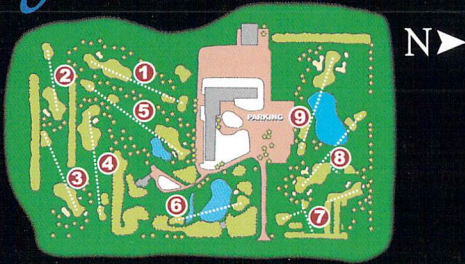

Whistling Wind

Strategic 9 Hole Par 3
Tree Lined Fairways

Hole	1	2	3	4	5	6	7	8	9	Out	Total
White	167	108	166	164	187	130	133	140	157		
Red	143	101	153	124	134	71	118	128	129		
Handicap	5	9	2	4	1	7	8	6	3		
Par	3	3	3	3	3	3	3	3	3	27	

Player: _____

Attested: _____ Date: _____

Experience the Difference

Carruther's Creek Golf and Country Club

Rules of Golf:

- R.C.G.A. rules govern all play except where local rules prevail.
- Lateral Hazards: marked by red stakes or lines, Penalty – one stroke.
- Water Hazards: marked by yellow stakes or lines. Penalty – one stroke.
- Free Relief/Drop: (1club length no closer to the hole) from: ground under repair, french drains, staked trees, sprinkler heads, cart path and other man made objects.
- Local Rule: boundary fences and environmentally sensitive areas are deemed to be lateral hazards. Penalty – one stroke.
- Local Rule: stones in bunkers are movable obstructions.

Player Consideration:

- Slow Play: please keep up to the group in front of you
- Replace all divots, repair all ball marks and rake the sand bunkers.
- Keep power carts a minimum of 30 feet from all tees and greens.
- Abide by the dress code (consult our professional staff).
- Please obey the course Marshall.
- No outside alcoholic beverages or coolers permitted.
- Carruther's Creek Golf and Country Club is not responsible for any damage done to any property on or near this property.
- All players assume all risk of injury to themselves and all liability to others for their acts.

Thank-you for your consideration and enjoy your game.
CCGC Management

A Country Club for the Community

650 Lake Ridge Road, Ajax, Ontario L1Z 1W9
(905) 426-4653 (GOLF)
www.carrutherscreekgolf.ca

Carruther's
Creek
Golf and Country Club