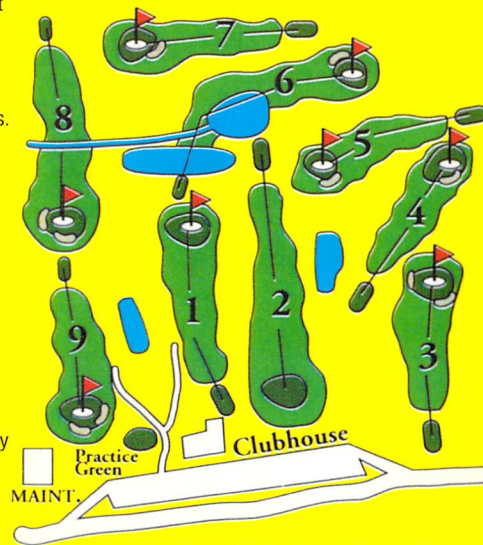

Phone : (613) 342-8714

All play governed by R.C.G.A. rules of golf and the following local rules

- 1) Winter rules apply - (preferred lies on your own fairways).
- 2) Out of bounds - defined by (A) White Stakes (B) Boundary Fences
- 3) Water hazards - Regular=Yellow Stakes Lateral=Red Stakes

ETIQUETTE AND GOLF COURSE REGULATIONS

- 1) All players must register in the pro shop before playing.
- 2) Allow faster players to play through if the hole is clear at any time. Avoid slow play.
- 3) Please replace divots, rake sand traps, fix ball marks, and use litter containers.
- 4) Pro shop reserves the right to create foursomes.
- 5) Proper attire required and shirts must be worn at all times.
- 6) Four players maximum per group. No practising on regular course or greens.
- 7) If lightning is present, vacate golf course immediately.
- 8) Pursuant to L.L.B.O. regulations, only alcoholic beverages purchased on the golf course may be consumed on the golf course. Any other alcoholic beverages are subject to confiscation. Cedar Valley reserves the right to refuse service of alcoholic beverages to any individual for any reason.
- 9) Power carts are considered "motor vehicles". For the purpose of impaired driving offences, please Don't Drink and Drive.
- 10) Failure to observe these and other posted rules, the regulations of the L.L.B.O. or any directive of cedar Valley personnel, may result in your removal from the golf course and/or you could be charged with an offence.
- 11) We reserve the right to refuse play privileges to anyone violating the above regulations.
- 12) All players are responsible for their own safety.

HOLE	1	2	3	4	5	6	7	8	9	OUT
WHITE / BLUE	370	516	405	299	196	472	121	410	351	3140
MEN'S PAR	4	5	4	4	3	5	3	4	4	36
HANDICAP	5	7	3	15	13	11	17	2	9	
MATCH + / -										
YELLOW	342	406	372	255	171	445	110	385	329	2815
LADIES' PAR	4	5	4	4	3	5	3	4	4	36