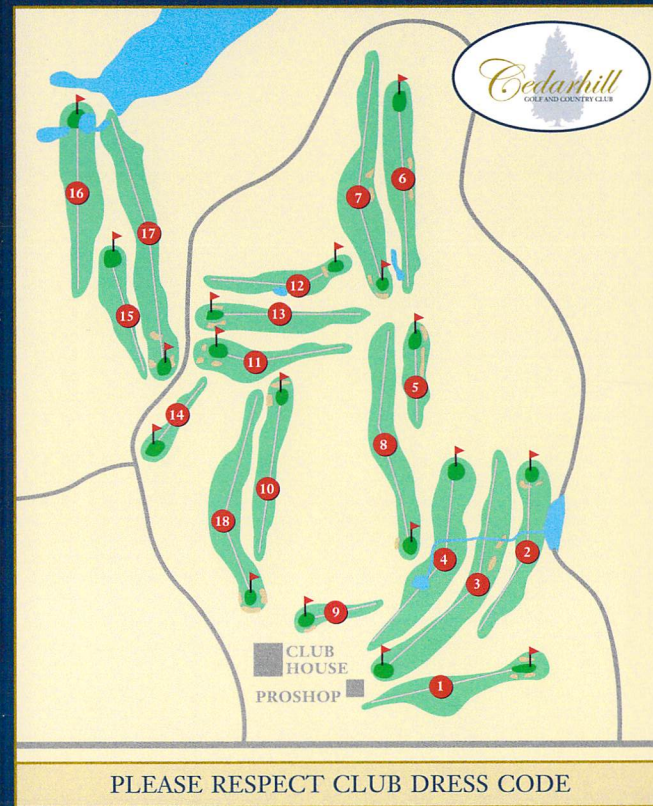

Date: _____ Scorer: _____ Attest: _____

HOLE	1	2	3	4	5	6	7	8	9	OUT	10	11	12	13	14	15	16	17	18	IN	TOTAL		
BLUE (Mens)	351	370	521	454	188	392	403	392	175	3246	375	320	253	370	169	220	360	481	403	2951	6197		
WHITE (Mens)	345	350	490	420	173	370	363	385	165	3061	347	300	240	330	145	192	312	478	390	2734	5795		
HANDICAP	9	11	13	1	17	5	7	3	15		8	16	14	2	18	10	6	4	12			HCP	NET
+/-																							
PAR	4	4	5	4	3	4	4	4	3	35	4	4	4	4	3	3	4	5	4	35	70		
+/-																							
RED (Ladies)	302	320	440	385	123	280	318	375	139	2682	276	252	230	285	136	182	290	385	371	2407	5089		
HANDICAP	13	3	5	7	17	11	1	9	15		6	4	10	12	18	14	8	2	16				

56 Cedarhill Drive, Ottawa, Ontario, K2R 1C5 Tel: (613) 825-2186 Fax: (613) 825-4055
Email: info@cedarhillgolf.com Website: www.cedarhillgolf.com

PLEASE RESPECT CLUB DRESS CODE

COURSE RATING	Slope	Rating
BLUE (Men)	118	69.1
WHITE (Men)	112	66.8
WHITE (Ladies)	123	71.8
RED (Ladies)	113	68.2