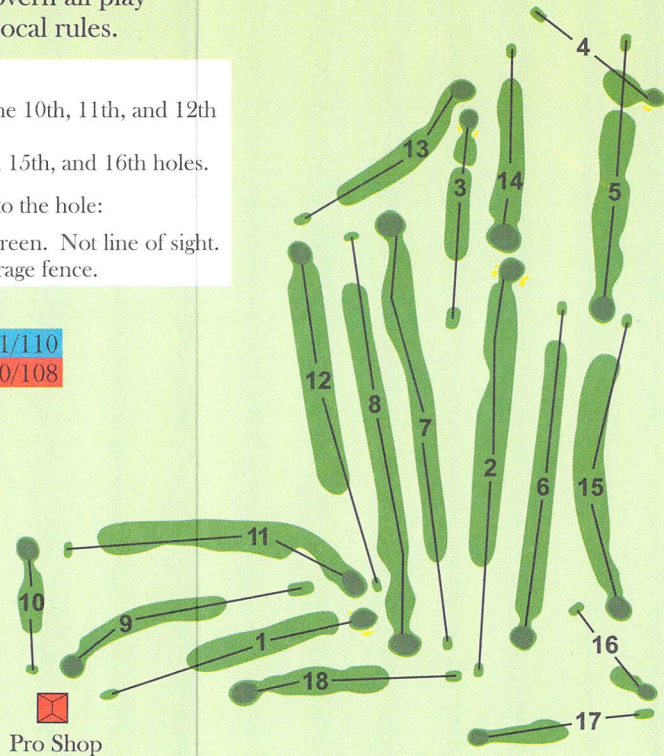

R.C.G.A Rules of Golf will govern all play
except where modified by local rules.

Local Rules - Out of Bounds

1. Eastern edge of the roadway bordering the 10th, 11th, and 12th fairways and behind 4th & 9th greens.
2. Fence along the left side of the 5th, 13th, 15th, and 16th holes.

Free drop within one club length no closer to the hole:

1. 5th hole - Concrete building at right of green. Not line of sight.
2. 9th hole - Proshop building and cart storage fence.

Blue	5745	67.1/110
Red	5505	66.0/108

Book your tee times
2 weeks in advance at
(905) 546 - 3116

Pro Shop

- Repair all ball marks and divots with sand provided.
- Maintain pace of play by keeping up to the group in front of you.