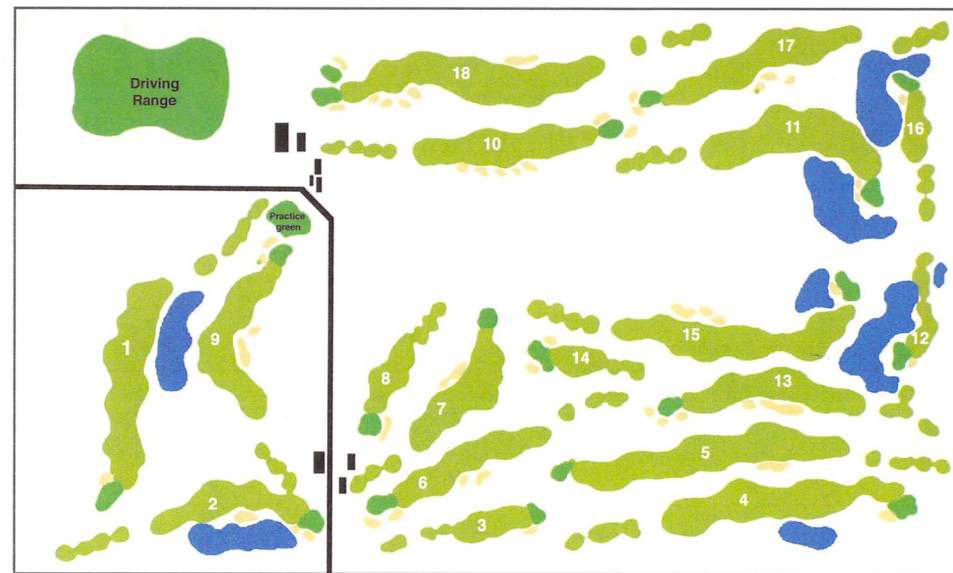

HOLE	1	2	3	4	5	6	7	8	9	Out
BLUE	506	349	195	485	504	386	298	202	358	3283
WHITE	466	318	164	438	458	346	280	187	317	2974
HANDICAP	4	12	10	2	8	6	18	14	16	
+/-										
PAR	5	4	3	4	5	4	4	3	4	36
+/-										
RED	391	292	135	388	425	315	235	132	280	2593

Date: _____ Player: _____ Attested: _____

PLEASE REPAIR BALL MARKS ON GREENS.

REPLACE DIVOTS AND RAKE BUNKERS AFTER PLAYING.

PLEASE KEEP ALL CARTS ON PATHS AROUND TEES AND GREENS.

WE ARE A SOFT SPIKE GOLF COURSE.

MAINTAIN SPEED OF PLAY. PLEASE KEEP UP WITH GROUP AHEAD OF YOU.

	Rating	Slope
Blue	69.3	109
White	66.5	104
Red	63.4	97