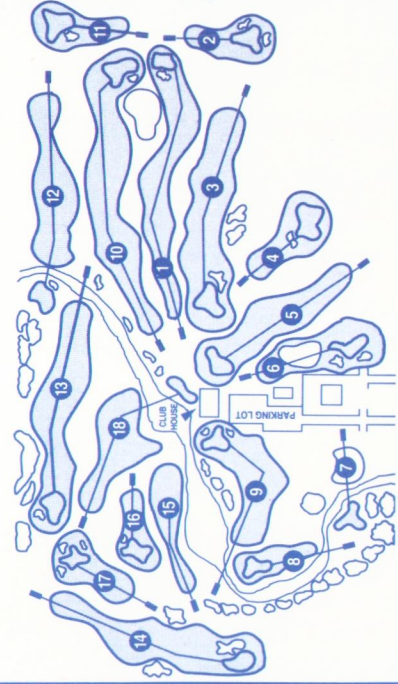

HOLES - MEN'S	1	2	3	4	5	6	7	8	9	OUT
BLUE	444	150	341	141	261	158	149	110	295	2049
WHITE	426	115	323	124	242	143	122	100	267	1862
RED	408	97	276	106	212	124	100	82	218	1623
PAR	5	3	4	3	4	3	3	3	4	32
MATCHES +/-										
HANDICAP	12	15	6	13	16	9	8	17	14	

Yellow Stakes: Ball dropped 2 club lengths from point of entry (or designated drop areas) with hazard to remain between ball and flag stick: **Penalty 1 stroke**
Red Stakes: ball dropped two club lengths from point of entry. **Penalty: 1 stroke**

RULES OF PLAY - RCGA Rules govern all play.

LOCAL RULES: Ball lying on wrong greens, driveways or parking areas, club maintenance or ground under repair: **FREE** lift not nearer hole. Ball outside boundary fences or lost . **PENALTY:** Stroke & Distance Water Hazards: Ball to be played from point of entry, not nearer hole. **PENALTY:** 1 stroke.

OBSTRUCTIONS: Ball may be lifted & dropped 1 club length from water hose, valves, young trees & casual water not nearer hole without penalty.

CLUB RULES: • Ball landing on wrong fairway, **FREE** lift back to correct fairway not nearer to hole. • Keep carts away from Tees & Greens. • Repair ball marks. • Shirts must be worn at all times. • Green fee may be revoked at any time if the player does not follow Club Rules.

CAUTION: GOLFERS ARE RESPONSIBLE FOR DAMAGE TO PERSONS OR PROPERTY CAUSED BY ERRANT GOLF SHOTS.

SCORER _____

ATTESTED _____

DATE _____

COURSE RATING BLUE - 61.9 WHITE - 60.2 RED - 60.1

SLOPE RATING BLUE - 105 WHITE - 97 RED - 96

Play our regulation 9-Hole Erin Heights Golf Course
in the Village of Erin.

Phone (519) 833-9702 for starting times

PLAY FAST!