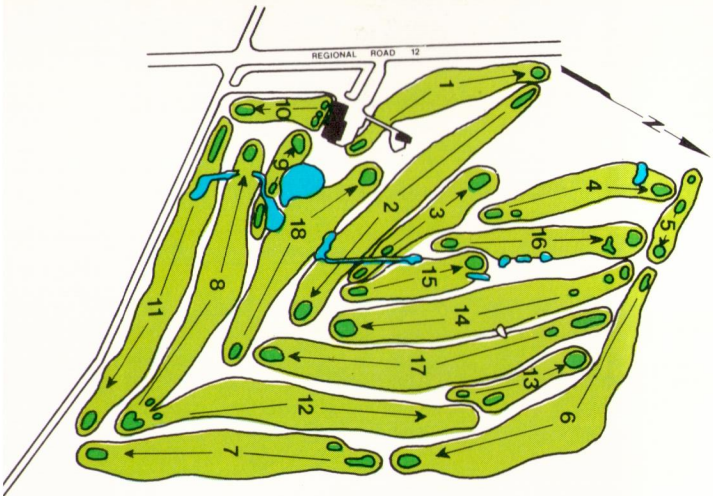

## RULES OF PLAY

Rules of the ROYAL CANADIAN GOLF ASSOCIATION will govern all play except where modified by Local Rules.

### LOCAL RULES

- Boundaries are defined by fences or white stakes.
- If a player's ball lies so close to the barn that the obstructions interfere with the player's stance, or area of his intended swing or line of sight, the player's ball may be lifted and dropped; not nearer the hole, two club lengths from the nearest point which affords clear line of sight to the hole - No penalty.
- Slower players must wave faster players through.
- Water hazards - Defined by yellow stakes.
- Lateral hazards - Defined by red stakes.
- Please replace all divots on tees and fairways.
- Flower beds and staked tees - Ball may be lifted and dropped, not nearer the hole - No penalty.

## Dundee Country Club

NEW DUNDEE, ONTARIO, CANADA

HOLE	BLUE	WHITE	HDCP					+/ -	PAR	+/ -	YELLOW	HDCP
1	326	314	13						4		300	7
2	506	486	11						5		465	1
3	190	184	5						3		184	13
4	308	301	3						4		252	11
5	144	131	15						3		108	15
6	526	507	7						5		473	3
7	443	410	1						4		310	9
8	479	459	17						5		431	5
9	168	148	9						3		107	17
OUT	3090	2940							36		2630	
10	135	115	18						3		125	18
11	512	487	14						5		457	10
12	542	521	12						5		495	2
13	195	160	8						3		138	16
14	435	405	2						4		343	6
15	203	189	6						3		183	12
16	300	290	4						4		285	4
17	533	503	16						5		450	14
18	358	347	10						4		347	8
IN	3213	3017							36		2823	
TOT	6303	5957							72		5453	