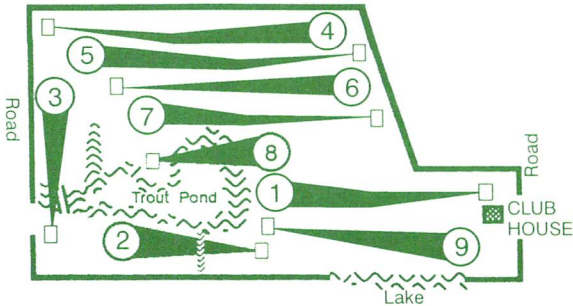

VISITORS WELCOME

Wolfe Lake

Bookings for Tournaments

Phone

(613) 273-6463

R.C.G.A. Rules Govern Play

Except as modified by the Local Rules

1. All players must register before teeing off.
2. Every player must have a set of clubs.
3. All perimeter fences bordering fairways out of bounds:
Penalty - 1 stroke + distance
4. Players must be properly dressed. Shirts must be worn.
5. Free lift from ground under repair, ribboned trees, sprinklers, protection fences, etc.
6. Men's Markers - 1st Round - White 2nd Round - Blue
Ladies Markers - 1st Round - Yellow 2nd Round Red
7. A ball in water hazard may be dropped 2 club lengths not nearer the hole - Penalty 1 stroke.
8. No pets allowed on the course.
9. 90° Rule on fairways with ride carts. Keep 20' from greens

YOU CAN TELL THE EXPERIENCED GOLFERS BY THE COURTESIES THEY SHOW OTHERS

Replace divots and level bunkers after shots.

Repair landing marks on greens.

Slower players allow faster players through.

Respect the safety and concentration of other players.

FIRST NINE						SECOND NINE										
HOLE	WHITE MARKERS	YELLOW MARKERS	PAR	HANDICAP		HOLE	BLUE MARKERS	RED MARKERS	PAR	HANDICAP						
1	402	348	4	1		10	410	351	4	3						
2	200	149	3	4		11	214	174	3	6						
3	161	123	3	13		12	196	161	3	8						
4	399	360	4	5		13	406	364	4	9						
5	464	430	5	18		14	473	434	5	17						
6	425	372	5	15		15	433	378	5	16						
7	391	325	4	10		16	396	357	4	2						
8	136	132	3	14		17	155	122	3	11						
9	424	369	5	12		18	437	371	5	7						
OUT	3002	2608	36			IN	3120	2712	36							
Men - 70.2 / 122						TOTALS						6122	5320	72		
Ladies - 70.4 / 117																
												HCP				
												NET				
Date _____																
Scorer _____						Attested _____										