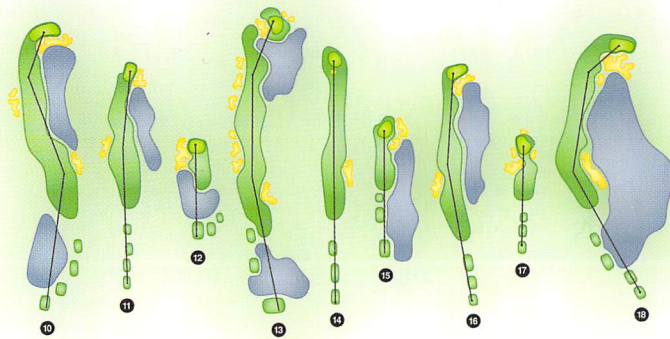

TALON

at GREYHAWK

Hole	1	2	3	4	5	6	7	8	9	Out	Player	10	11	12	13	14	15	16	17	18	In	Total	Course Ratings		
Gold	418	409	531	222	359	576	200	377	409	3501			549	410	179	592	465	231	432	197	524	3579	7080	Men's Ratings Slope	
Blue	409	395	506	187	349	536	190	349	397	3318		558	408	177	585	489	228	415	188	501	3549	6867	Gold	74.2	134
White	375	364	479	171	321	512	157	337	361	3077		514	379	173	514	455	163	391	171	484	3244	6321	Blue	72.8	132
Handicap	3	7	5	13	17	1	15	11	9			10	12	18	6	2	14	4	16	8			HDCP	Net	
Par	4	4	5	3	4	5	3	4	4	36		5	4	3	5	4	3	4	3	5	36	72			
Green	345	330	470	155	305	480	130	345	355	2915		460	340	150	480	390	128	360	160	455	2923	5838	Ladie's Ratings Slope		
Red	330	312	419	137	285	455	99	253	320	2610		456	334	142	470	382	120	356	141	426	2827	5437	Green	70.8	113
Handicap	5	7	3	15	11	1	17	13	9			6	12	16	2	4	14	8	18	10					
Par	4	4	5	3	4	5	3	4	4	36		5	4	3	5	4	3	4	3	5	36	72			

LOCAL RULES

RCGA Rules Govern All Play

- Water Hazards
Defined by Yellow Stakes
- Lateral Hazards
Defined by Red Stakes
- Out of Bounds
Defined by White Stakes and Boundary Fences

Please...

- Do not litter
- Rake tracks in bunkers
- Keep carts on path wherever possible near tees and greens
- Fill divots with provided sand
- Repair ball marks on greens
- Wear proper golf attire