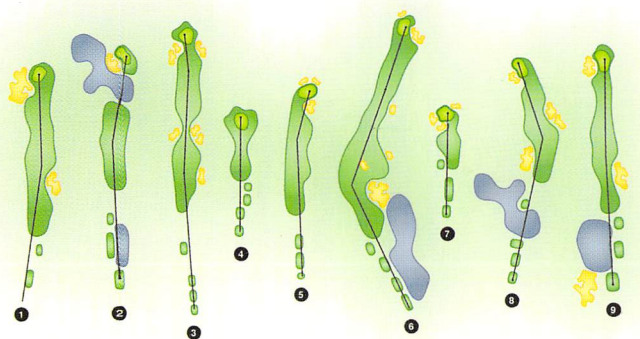

TALON

at GREYHAWK

Hole	1	2	3	4	5	6	7	8	9	Out	Player	10	11	12	13	14	15	16	17	18	In	Total	Course Ratings		
Gold	418	409	531	222	359	576	200	377	409	3501			549	410	179	592	465	231	432	197	524	3579	7080	Men's Ratings Slope	
Blue	409	395	506	187	349	536	190	349	397	3318		558	408	177	585	489	228	415	188	501	3549	6867	Gold	74.2	134
White	375	364	479	171	321	512	157	337	361	3077		514	379	173	514	455	163	391	171	484	3244	6321	Blue	72.8	132
Handicap	3	7	5	13	17	1	15	11	9			10	12	18	6	2	14	4	16	8			HDCP	Net	
Par	4	4	5	3	4	5	3	4	4	36		5	4	3	5	4	3	4	3	5	36	72			
Green	345	330	470	155	305	480	130	345	355	2915		460	340	150	480	390	128	360	160	455	2923	5838	Ladie's Ratings Slope		
Red	330	312	419	137	285	455	99	253	320	2610		456	334	142	470	382	120	356	141	426	2827	5437	Green	70.8	113
Handicap	5	7	3	15	11	1	17	13	9			6	12	16	2	4	14	8	18	10					
Par	4	4	5	3	4	5	3	4	4	36		5	4	3	5	4	3	4	3	5	36	72			

LOCAL RULES

RCGA Rules Govern All Play

- Water Hazards
Defined by Yellow Stakes
- Lateral Hazards
Defined by Red Stakes
- Out of Bounds
Defined by White Stakes and Boundary Fences

Please...

- Do not litter
- Rake tracks in bunkers
- Keep carts on path wherever possible near tees and greens
- Fill divots with provided sand
- Repair ball marks on greens
- Wear proper golf attire