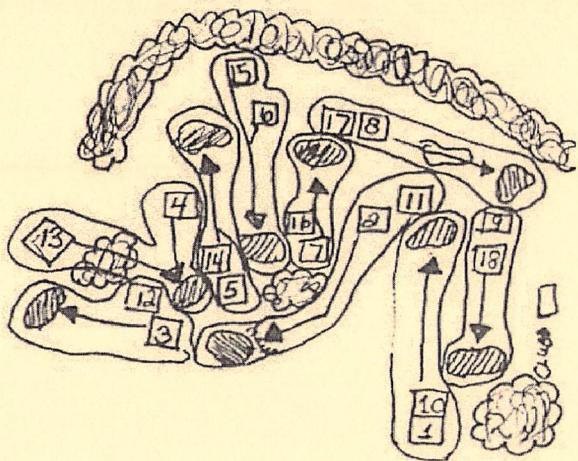

COURSE LAYOUT

HUNTER'S CREEK GOLF CLUB
R. R. #2 CLOYNE, ONT K0H 1K0
(613) 336 - 2587
HYW 506 1 KM EAST OF HYW 41

Rating wh/bl=59.1 red=58.8 Slope wh/bl=89 red=87

It is our aim to provide you with the best and safest golfing experience that we can. Hunter's Creek assumes no responsibility for loss or damage to persons or property.