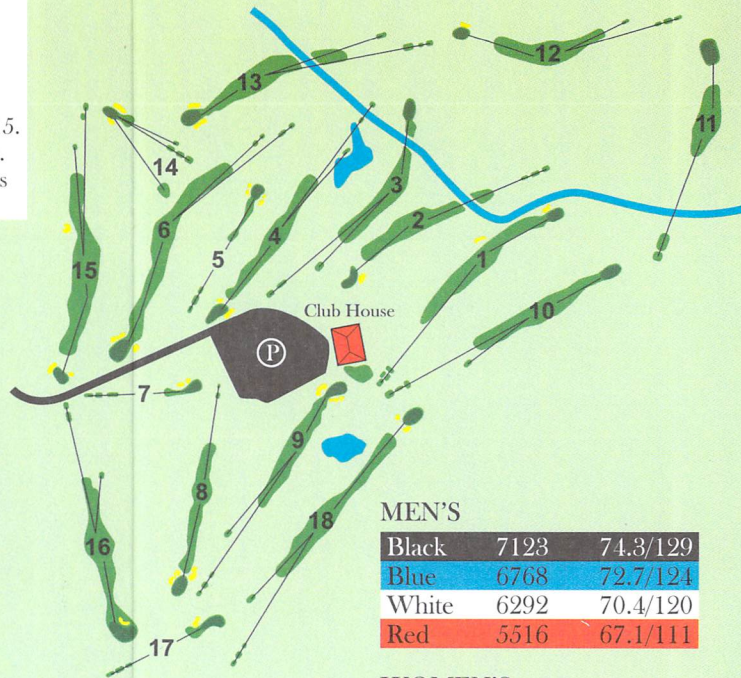

R.C.G.A Rules of Golf will govern all play except where modified by local rules.

Local Rules

1. White Stakes - Out of Bounds.
2. Red Stakes - Lateral Hazard.
3. Yellow Stakes - Water Hazard.
4. Maintenance Area - left side of #1 and #2 is a lateral hazard.
5. Out of Bounds - parking lot and right side of #15.
6. Hole #11: lower tee deck in play so use caution.
7. Black Tees - reserved for players with handicaps of 10 or less.

- Repair all ball marks and divots with sand provided.
- Maintain pace of play by keeping up to the group in front of you.

Book your tee times  
2 weeks in advance at  
(905) 546 - 4781

**MEN'S**

Black	7123	74.3/129
Blue	6768	72.7/124
White	6292	70.4/120
Red	5516	67.1/111

**WOMEN'S**

White	6292	76.1/134
Red	5516	71.8/117