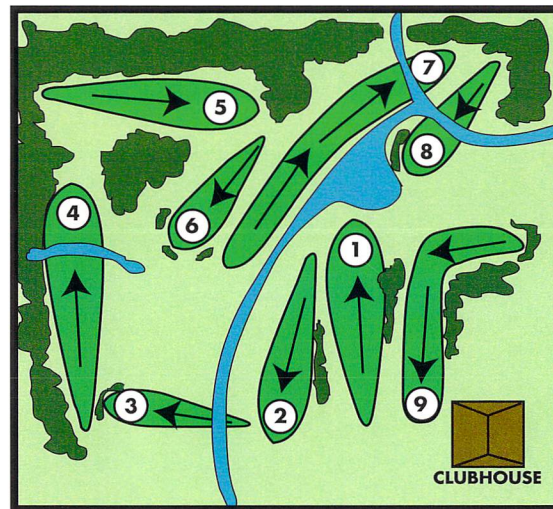

YRD MARKERS WHITE - 150 RED - 100

RULES

- R.C.G.A. rules govern all play.
- All players must register before teeing off, have a set of golf clubs and a golf bag.
- Alcohol or personal coolers are not permitted on golf course.
- No children under 8 years old are allowed on golf course.
- Maximum 4 people per group.
- No rainchecks, no refund of green fee at anytime.
- Players must adhere to all course rules and cooperate with course marshall at all times or forfeit playing privileges.
- Management will not assume responsibility for any injury on the golf course.