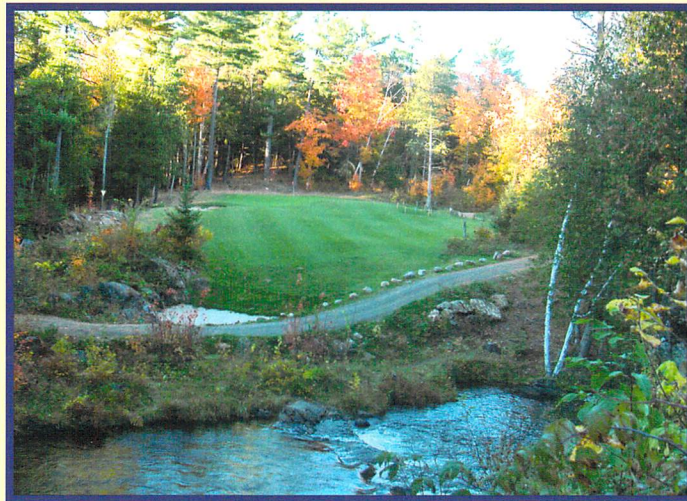

R.C.G.A rules govern all play except where modified by local rules.

Local Rules:

1. No alcoholic beverages are permitted on the golf course.
2. Keep pull carts off greens and tees.
3. Keep riding cars off mounds and at least 30 feet from the greens and traps. Always use the cart path where available.
4. Fix your ball marks on the greens, replace your divots on tees and fairways and rake traps.

*Nine hole golf course • Light meals; licensed patio • Spectacular Driving Range
Hwy. 28; 8 km north of Apsley (234 Jeff Rd.)*

A picturesque and challenging golfing experience...

Rating/Slope: 70.0/116
Rating/Slope: 68.0/113
Rating/Slope: 61.4/111
Rating/Slope: 56.2/85