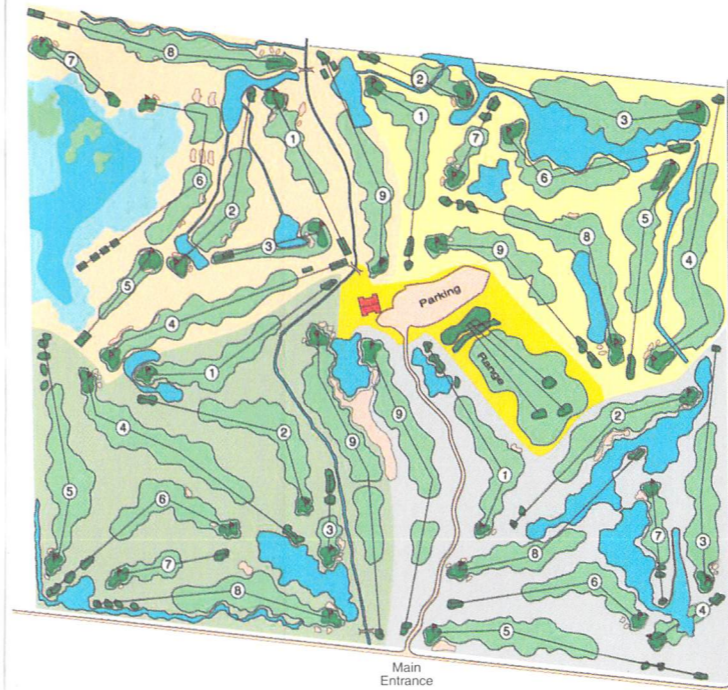

Rouge : Homme golfeur débutant
Femme handicap de 30 ou plus

LOCAL RULES

- Play is governed by R.C.G.A. Rules of Golf.
- Out of bounds is defined by white stakes or boundary fences.
- All water hazards are considered lateral – defined by red stakes.
- Sandy area between the ninth fairways is not a hazard. It is considered as “through the green”.
- Play **ready golf**, practice continuous putting, and no “honours”.
- Players must **keep pace** with the group ahead.
- Keep power carts 30 yards, and pull carts 10 yards from greens.
- All alcoholic beverages must be purchased from The Meadows G & CC (LCBO regulations).
- Golf course dress code must be adhered to.

RÈGLEMENTS LOCAUX

- Les règlements en vigueur sont ceux de l'A.R.G.C. sauf pour les règlements suivants.
- Hors-limites indiqués par des piquets blancs ou par les clôtures qui bordent le terrain.
- Tous les obstacles d'eau sont considérés latéraux et définis par des piquets rouges.
- La surface de sable entre les deux trous #9 fait partie du parcours.
- Sur le tertre de départ, le premier joueur prêt s'exécute. Pour les coups roulés (putts); puttez chaque balle en continue, sans la marquer.
- Les joueurs doivent suivre le rythme du groupe précédent.
- Gardez les voiturettes à 30 verges du vert et les chariots à main à 10 verges.
- Toutes consommations alcoolisées doivent être achetées au Club de Golf Meadows (Règlement LCBO).
- Le code de tenue vestimentaire doit être respecté.

The Meadows
Golf & Country Club

4335 Hawthorne Road, Ottawa, Ontario K1G 3N4
Tel: 613 822-2582 Fax: 613 822-6092
www.TheMeadowsGolf.com