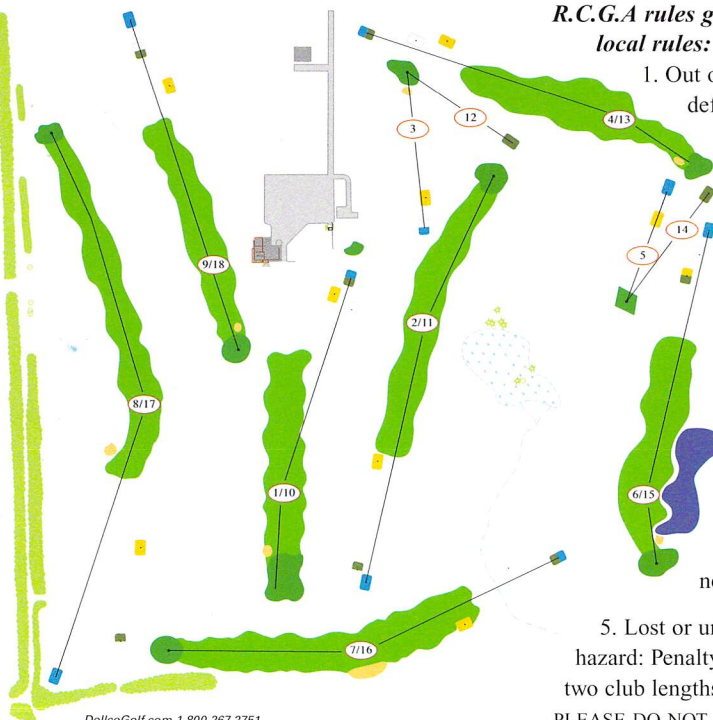

R.C.G.A rules govern all play except as modified by local rules:

1. Out of Bounds: All boundary fences & areas defined by white stakes.

Penalty - stroke and distance.

2. Water Hazards & Environmentally Sensitive Areas: Played as lateral hazards (as defined by red stakes).

Penalty one stroke, dropped not nearer the hole within two club lengths of point of entry.

3. Ball hitting hydro poles or wires on Holes #2/11, 5/14, 8/17 & 9/18: Play another ball, no penalty.

4. Balls impeded by course equipment, ground under repair or standing water: Drop ball within two club lengths not nearer the hole. No penalty.

5. Lost or unplayable ball in fescue - play as a lateral hazard: Penalty one stroke, drop ball in fairway within two club lengths not nearer the hole at point of entry.

PLEASE DO NOT DRIVE CARTS INTO THE FESCUE.

HOLE		10	11	12	13	14	15	16	17	18	IN	TOT
BLUE	GREEN	325	424	133	355	133	303	374	536	362	2945	6026
WHITE	GREEN	325	424	133	355	133	303	374	536	362	2945	5804
PAR		4	4	3	4	3	4	4	5	4	35	70
+/-												
GOLD		310	343	133	278	92	303	273	443	311	2486	4972
HCP		13	2	16	10	17	15	5	7	9		