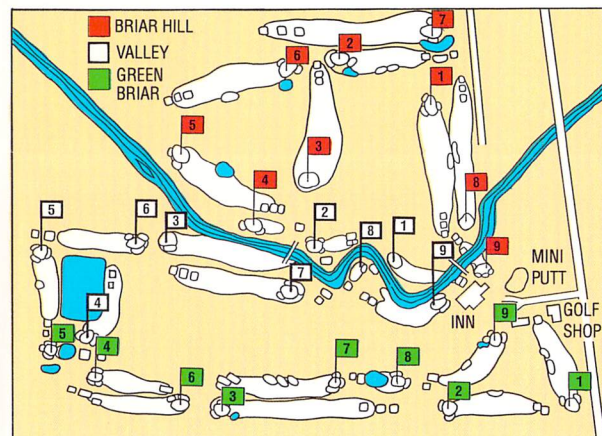

BRIAR HILL NINE

	O.G.A.		CLGA
	BLUE	WHITE	RED
GREEN BRIAR	34.6	33.4	35.2
VALLEY	34.0	33.1	34.2
BRIAR HILL	34.8	33.7	34.7

1	2	3	4	5	6	7	8	9	TOTAL	18 HOLE TOTAL
382	375	395	165	364	422	532	406	144	3185	
363	352	364	156	328	387	500	369	138	2957	
331	320	323	147	303	344	462	348	93	2671	

										HCP	NET

4	4	4	3	4	4	5	4	3	35	
3	8	6	9	2	1	5	4	7		
4	4	4	3	4	4	5	4	3	35	

LOCAL RULES:

1. Out of Bounds are defined by white stakes or fences bordering the course.
2. A ball hitting the hydro poles or wires on golf course property may be replayed without penalty.
3. A ball must be moved without penalty, 2 club lengths not nearer the hole, from all staked trees.
4. Motorized carts are restricted to pathways around greens and tees, and are to be kept off mounds.
5. Players must adhere to all course rules or forfeit playing privileges.

NOTTAWASAGA INN
CONVENTION CENTRE & GOLF COURSE
HIGHWAY 89 - 5 KILOMETRES EAST OF ALLISTON

ALLISTON (705) 435-5501
GOLF SHOP (705) 435-5504
TORONTO (416) 364-5068
NEWMARKET (905) 939-2220
FAX (705) 435-5840