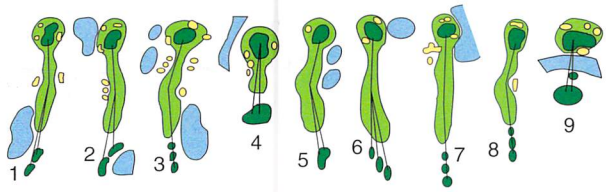

**Briar Hill Nine**

Hole 1 Hole 2 Hole 3 Hole 4 Hole 5 Hole 6 Hole 7 Hole 8 Hole 9

Scorer \_\_\_\_\_

Attest \_\_\_\_\_

Date \_\_\_\_\_

1	2	3	4	5	6	7	8	9	Total	18 Hole Total	Hdcp	Net
382	336	294	165	364	348	467	406	136	2898			
363	300	283	156	328	334	457	369	126	2716			
4	4	4	3	4	4	5	4	3	35			
4	7	3	8	2	1	5	6	9				
331	285	270	147	303	321	434	348	75	2514			
4	4	4	3	4	4	5	4	3	35			
5	7	6	8	1	4	2	3	9				

DolicoGolf.com 1 800-267-2751

**Local Rules:**

1. Out of Bounds are defined by white stakes or fences bordering the course.
2. A ball hitting the hydro poles or wires on golf course property may be replayed without penalty.
3. A ball must be moved without penalty, 2 club lengths not nearer the hole, from all staked trees.
4. Motorized carts are restricted to pathways around greens and tees, and are to be kept off mounds.
5. Players must adhere to all course rules or forfeit playing privileges.