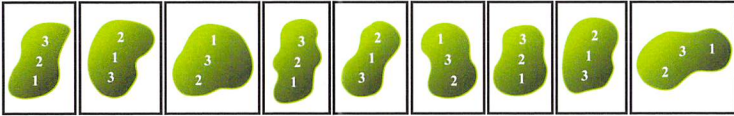

**Briar Hill Nine**

Hole 1 Hole 2 Hole 3 Hole 4 Hole 5 Hole 6 Hole 7 Hole 8 Hole 9

Scorer \_\_\_\_\_

Attest \_\_\_\_\_

Date \_\_\_\_\_

1	2	3	4	5	6	7	8	9	Total	18 Hole Total	Hdcp	Net
382	336	294	165	364	348	467	406	136	2898			
363	300	283	156	328	334	457	369	126	2716			
4	4	4	3	4	4	5	4	3	35			
4	7	3	8	2	1	5	6	9				
331	285	270	147	303	321	434	348	75	2514			
4	4	4	3	4	4	5	4	3	35			
5	7	6	8	1	4	2	3	9				

DolicoGolf.com 1 800-267-2751

**Local Rules:**

1. Out of Bounds are defined by white stakes or fences bordering the course.
2. A ball hitting the hydro poles or wires on golf course property may be replayed without penalty.
3. A ball must be moved without penalty, 2 club lengths not nearer the hole, from all staked trees.
4. Motorized carts are restricted to pathways around greens and tees, and are to be kept off mounds.
5. Players must adhere to all course rules or forfeit playing privileges.