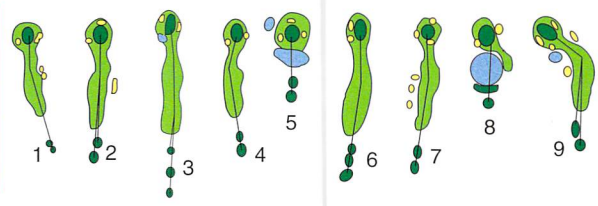

DolicoGolf.com 1 800-267-2751

**Local Rules:**

1. Out of Bounds are defined by white stakes or fences bordering the course.
2. A ball hitting the hydro poles or wires on golf course property may be replayed without penalty.
3. A ball must be moved without penalty, 2 club lengths not nearer the hole, from all staked trees.
4. Motorized carts are restricted to pathways around greens and tees, and are to be kept off mounds.
5. Players must adhere to all course rules or forfeit playing privileges.

### Green Briar Nine

Rating	GB-V	GB-BH	V-BH
Blue	69.2	68.7	68.7
White	67.1	67.5	67.4
CLGA Red	70.1	69.5	69.0
Slope			
Blue	128	123	127
White	123	119	123
CLGA Red	118	117	119

Hole 1 Hole 2 Hole 3 Hole 4 Hole 5 Hole 6 Hole 7 Hole 8 Hole 9

### PLEASE

- adhere to dress code
- repair ball marks
- replace divots
- rake sand traps
- allow faster players to play through

HOLE	1	2	3	4	5	6	7	8	9	Total	18 Hole Total	Hdcp	Net
BLUE	301	379	532	343	177	382	380	158	330	2982			
WHITE	296	355	510	333	169	356	360	131	320	2830			
PAR	4	4	5	4	3	4	4	3	4	35			
HDCP	8	4	3	7	6	1	2	9	5				
+/-													
RED	289	350	453	323	115	325	340	125	311	2631			
PAR	4	4	5	4	3	4	4	3	4	35			
HDCP	7	4	3	1	9	2	5	8	6				