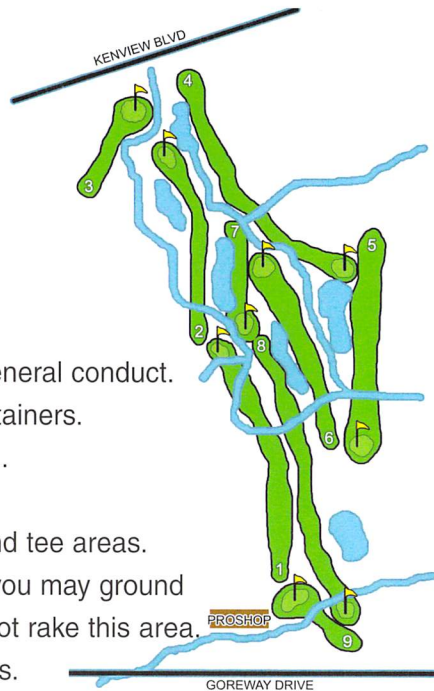

CLUB REGULATIONS

- Play ready golf.
- Every person on the golf course must have a valid green fee ticket, a golf bag and a set of clubs.
- Spectators are not permitted.
- Help save our wildlife-do not enter areas signed environmentally sensitive.
- Proper dress code is required at all times.
- Course is marshaled to control speed of play and general conduct.
- Please keep course free of litter by using waste containers.
- Repair your ball mark, plus one other on each green.
- Rake all sandtraps.
- Carts to be kept a minimum of 30' from the green and tee areas.
- Front sand trap on #9 is played as a waste bunker, you may ground your club and remove any loose impediments - do not rake this area.
- Absolutely NO outside alcohol permitted on premises.

PARKSHORE GOLF CLUB

THE LONGEST **9** HOLES IN ONTARIO

7797 GOREWAY DRIVE, BRAMPTON, ONTARIO L6T 0B1

905.458.4433 * WWW.PARKSHOREGOLF.CA

PARKSHORE GOLF CLUB

	SLOPE	RATING
BLACK		
BLUE	126	72.6
WHITE	122	70.8
RED	118	70.2

HOLE #	1	2	3	4	5	6	7	8	9
FAIRWAY									
GREEN									
PUTTS									
SAND SAVES									
OTHER									

SCORER

ATTESTED

DATE

HOLE	1	2	3	4	5	6	7	8	9	TOT	HCP	NET
BLACK	510	420	150	626	440	430	215	617	195	3603		
BLUE	510	420	150	596	440	410	215	595	165	3501		
WHITE	500	405	125	535	430	392	191	560	145	3273		
RED	448	362	104	491	388	351	153	533	88	2918		
PAR	5	4	3	5	4	4	3	5	3	36		
+/-												
HANDICAP	8	2	9	4	1	6	5	3	7			