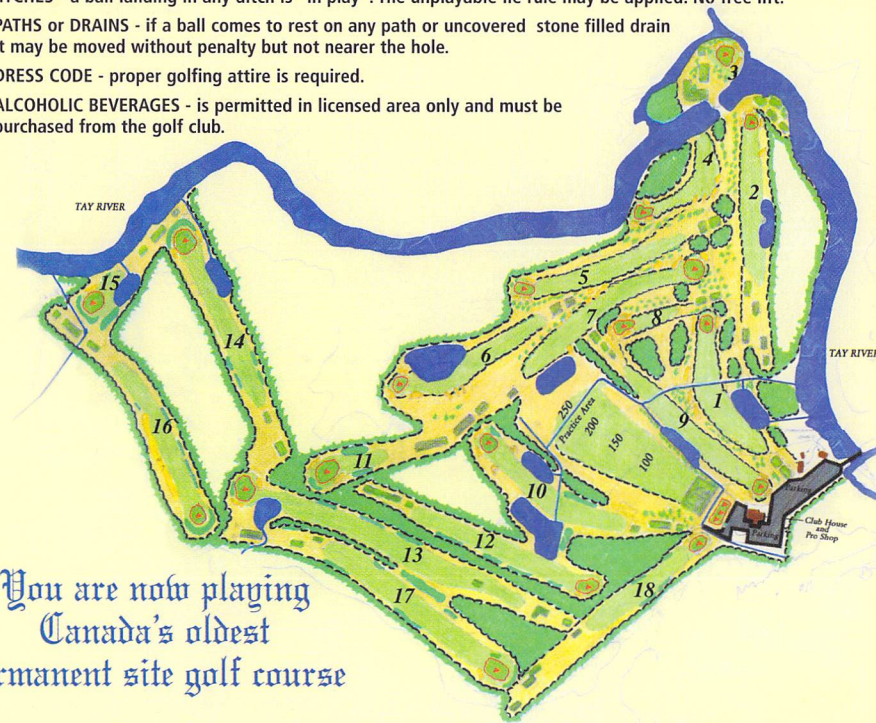

141 Peter Street, Perth, Ontario K7H 3E4
 Phone: (613) 267-3090
 Email: perthgolf@bellnet.ca

HOLE	AWA YE' GO	EDGE O' WOODS	O'ER THE TAY	RIVER VIEW	SUNSET	LAKE BAXTER	ROLLER COASTER	HUMP BACK	PINES & POND	OUT
Gold	361	452	151	338	360	359	518	178	404	3119
Blue	352	420	129	309	352	348	501	165	395	2971
White	341	382	117	278	343	336	473	153	386	2809
Par	4	4	3	4	4	4	5	3	4	35
Handicap	12	4	18	13	10	8	2	16	5	
Red	331	356	100	250	335	318	447	141	375	2653

Scorer _____ Attest _____ Date _____

RULES OF PLAY

Rules of the RCGA will govern all play except where modified by local rules.

1. **OUT OF BOUNDS** - White stakes to the right of No. 9 fairway - club house parking lot - beyond the fence on No. 3.
2. **DITCHES** - a ball landing in any ditch is "in play". The unplayable lie rule may be applied. No free lift.
3. **PATHS or DRAINS** - if a ball comes to rest on any path or uncovered stone filled drain it may be moved without penalty but not nearer the hole.
4. **DRESS CODE** - proper golfing attire is required.
5. **ALCOHOLIC BEVERAGES** - is permitted in licensed area only and must be purchased from the golf club.

You are now playing
 Canada's oldest
 permanent site golf course