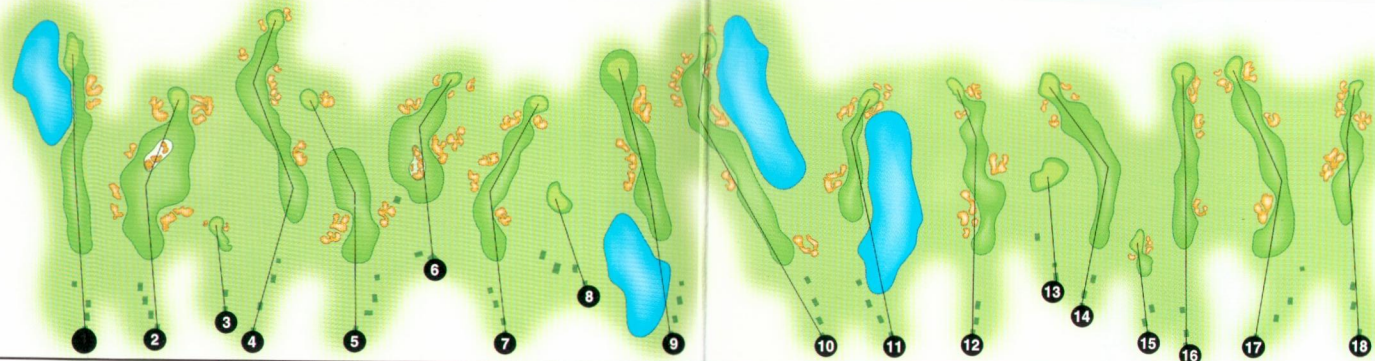

RATTLE SNAKE
POINT
GOLF CLUB

5407 HWY 25, Milton, Ontario L9T 2X5
905.878.6222

LINKLINE™

1.800.273.5113

Local: 905.841.6622

For ClubLink Membership information call:

1.800.661.1818

CLUBLINK.ca

15675 Dufferin Street, King City, Ontario L7B 1K5

Tel: 905.841.3730 Fax: 905.841.7033

RATTLE SNAKE
POINT

COPPERHEAD

Hole	1	2	3	4	5	6	7	8	9	Out	Player	10	11	12	13	14	15	16	17	18	In	Total	Course Ratings		
Gold	531	443	181	601	426	374	451	179	480	3666			606	418	431	206	425	190	488	451	452	3667	7333	Men's Ratings Slope	
Blue	507	408	167	557	395	364	424	157	451	3430		561	387	405	178	401	162	479	426	425	3424	6854	Gold	75.6	134
White	475	380	156	494	370	341	377	142	421	3156		520	361	371	163	364	150	460	378	399	3166	6322	Blue	73.2	133
Handicap	11	9	13	1	5	15	7	17	3			4	10	12	14	6	18	16	2	8			White	70.7	130
																							Green	69.4	116
Par	5	4	3	5	4	4	4	3	4	36		5	4	4	3	4	3	5	4	4	36	72			
Green	475	380	137	461	370	341	377	130	383	3054		472	361	371	108	354	132	460	330	399	2987	6041	Ladies' Ratings Slope		
Red	420	344	137	461	322	224	344	130	383	2765		472	317	291	108	354	132	411	330	362	2777	5542	Green	73.5	121
Handicap	5	9	11	1	13	17	7	15	3			4	10	12	16	6	14	18	2	8			Red	70.2	118

LOCAL RULES

- RCGA Rules Govern All Play**
- Water Hazards
Defined by Yellow Stakes
 - Lateral Hazards
Defined by Red Stakes
 - Out of Bounds
Defined by White Stakes

- Please...**
- Do not litter
 - Rake tracks in bunkers
 - Keep carts on path wherever possible near tees and greens
 - Fill divots with provided sand
 - Repair ball marks on greens
 - Wear proper golf attire

Thanks... and good golfing!

PIN POSITIONS

- Front - Red
- Middle - White
- Back - Blue

Yardage measured to centre of green

LIGHTNING SAFETY TIPS

- Seek...**
- Clubhouse
 - On-course buildings
 - Automobiles
- When all of the above are not available, seek...**
- Dense woods
 - Low-lying areas