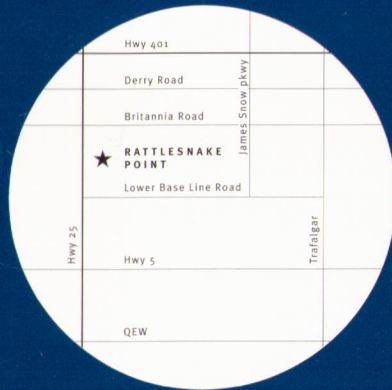

RATTLE SNAKE
POINT
GOLF CLUB

5407 HWY 25, Milton, Ontario L9T 2X5
905.878.6222