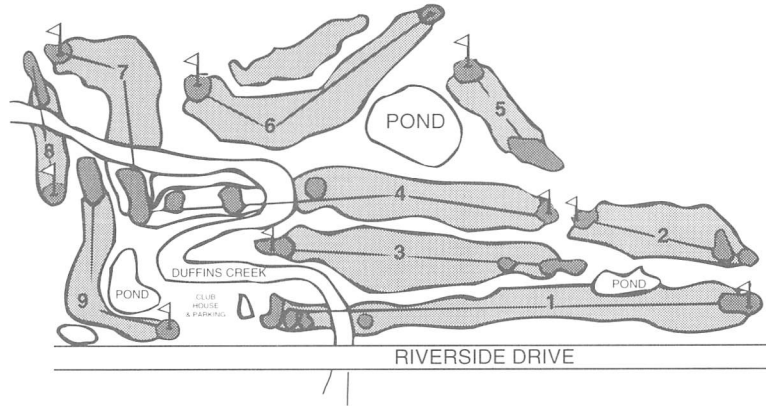

### RULES OF PLAY

1. R.C.G.A. Rules govern all play. (M.O.G.A.)
2. Slow play will not be tolerated.
3. Out of bounds-white stakes & boundary fences.
4. Lateral hazards-red stakes. Water hazards-yellow stakes.
5. Keep carts on path where provided and away from tees & greens.
6. Please repair ball marks on green, rakes bunkers & replace divots.
7. 150 yards markers-blue & yellow stakes.

### RATING & SLOPE INDEX

	Rating	Slope
BLUE	67.6	105
WHITE	65.4	101
RED	65	101

\* based on 18 holes