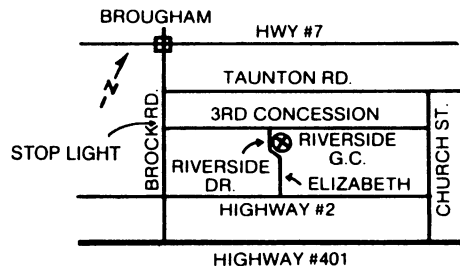

- PUBLIC WELCOME
- MEMBERSHIPS AVAILABLE
- TOURNAMENTS WELCOME
- LICENSED CLUBHOUSE
- POWER CARTS AVAILABLE
- BUSINESS MEETINGS

INCHESTER
G O L F
C L U B
655-4757

428-6321

A DIVISION OF CROOKED CREEK GOLF CLUB LTD.