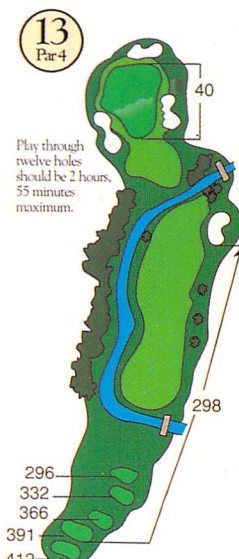

Course Ratings

Gold 71.4
 White 69.4
 Red 67.2

Pin Placements

Gold Back
 White Middle
 Red Front

Club Rules

- RCGA Rules govern all play.
- All players must register before teeing off.
- Alcoholic beverages are prohibited on golf course.
- Dress code must be adhered to at all times.
- Lateral hazards - all red stakes.
- Out of bounds - all fences and white stakes.
- Players must follow "keep pace program."
 (Course is designed for 4 1/4 hour playing time.)

Royal Woodbine Golf Club

195 Galaxy Blvd.
 Etobicoke Ontario, Canada
 (416) 674-GOLF
 (416) 674-4546 Fax

"You can tell experienced golfers by the courtesies they show others."

Club House 

Yardages and sprinkler heads measured to center of green.

Hole	Gold	White	Red	Handicap	Par	Par Time
1	426	409	342	5	4	15
2	338	331	303	17	4	13
3	513	486	424	3	5	22
4	168	168	108	15	3	9
5	277	271	242	13	4	14
6	369	358	333	9	4	16
7	181	136	125	11	3	8
8	412	393	366	1	4	17
9	494	487	440	7	5	20
Out	3178	3039	2683		36	2:14
10	185	159	108	18	3	9
11	400	388	354	10	4	16
12	503	478	414	2	5	22
13	412	391	332	8	4	16
14	215	181	120	14	3	8
15	207	182	122	16	3	11
16	419	394	341	6	4	18
17	342	342	254	12	4	15
18	585	555	445	4	5	21
In	3268	3070	2490		35	2:16
Tot	6446	6109	5173		71	4:30
Hcp						
Net						

Play through twelve holes should be 2 hours, 55 minutes maximum.

Prevent slow play, keep up with the group ahead of you.

Attest _____
Date _____
Scorer _____