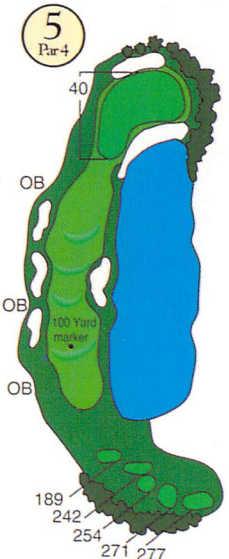

Hole	Gold	White	Red	Handicap	Par	Par Time
1	426	409	342	5	4	15
2	338	331	303	17	4	13
3	513	486	424	3	5	22
4	168	168	108	15	3	9
5	277	271	242	13	4	14
6	369	358	333	9	4	16
7	181	136	125	11	3	8
8	412	393	366	1	4	17
9	494	487	440	7	5	20
Out	3178	3039	2683		36	2:14
10	185	159	108	18	3	9
11	400	388	354	10	4	16
12	503	478	414	2	5	22
13	412	391	332	8	4	16
14	215	181	120	14	3	8
15	207	182	122	16	3	11
16	419	394	341	6	4	18
17	342	342	254	12	4	15
18	585	555	445	4	5	21
In	3268	3070	2490		35	2:16
Tot	6446	6109	5173		71	4:30
Hcp						
Net						

Play through twelve holes should be 2 hours, 55 minutes maximum.

Attest _____
Date _____
Scorer _____