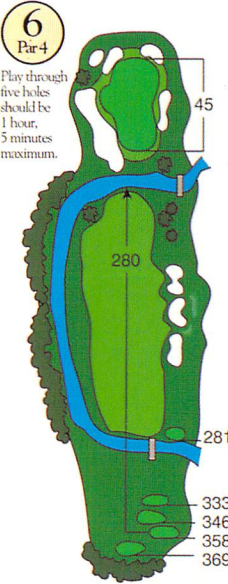

Course Ratings

Gold 71.4
 White 69.4
 Red 67.2

Pin Placements

Gold Back
 White Middle
 Red Front

Club Rules

- RCGA Rules govern all play.
- All players must register before teeing off.
- Alcoholic beverages are prohibited on golf course.
- Dress code must be adhered to at all times.
- Lateral hazards - all red stakes.
- Out of bounds - all fences and white stakes.
- Players must follow "keep pace program."
 (Course is designed for 4 1/4 hour playing time.)

Royal Woodbine Golf Club

195 Galaxy Blvd.
 Etobicoke Ontario, Canada
 (416) 674-GOLF
 (416) 674-4546 Fax

"You can tell experienced golfers by the courtesies they show others."

Club House 

Yardages and sprinkler heads measured to center of green.

Hole	Gold	White	Red	Handicap	Par	Par Time
1	426	409	342	5	4	15
2	338	331	303	17	4	13
3	513	486	424	3	5	22
4	168	168	108	15	3	9
5	277	271	242	13	4	14
6	369	358	333	9	4	16
7	181	136	125	11	3	8
8	412	393	366	1	4	17
9	494	487	440	7	5	20
Out	3178	3039	2683		36	2:14
10	185	159	108	18	3	9
11	400	388	354	10	4	16
12	503	478	414	2	5	22
13	412	391	332	8	4	16
14	215	181	120	14	3	8
15	207	182	122	16	3	11
16	419	394	341	6	4	18
17	342	342	254	12	4	15
18	585	555	445	4	5	21
In	3268	3070	2490		35	2:16
Tot	6446	6109	5173		71	4:30
Hcp						
Net						

Play through twelve holes should be 2 hours, 55 minutes maximum.

Prevent slow play, keep up with the group ahead of you.

Attest _____
Date _____
Scorer _____