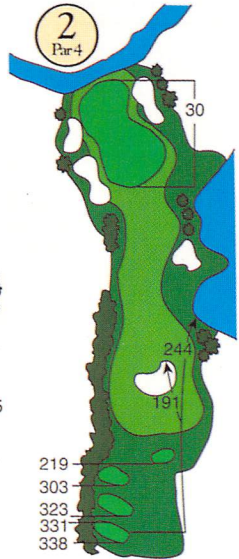

Course Ratings

Gold 71.4
 White 69.4
 Red 67.2

Pin Placements

Gold Back
 White Middle
 Red Front

Club Rules

- RCGA Rules govern all play.
- All players must register before teeing off.
- Alcoholic beverages are prohibited on golf course.
- Dress code must be adhered to at all times.
- Lateral hazards - all red stakes.
- Out of bounds - all fences and white stakes.
- Players must follow "keep pace program."
 (Course is designed for 4 1/4 hour playing time.)

Please...

Prevent slow play; keep up with the group ahead of you.

Players with a clear hole ahead must invite following players to play through if they are being held up.

Etiquette

Please... repair all ball marks on green,
 replace divots and rake sand traps,
 use cart paths and observe cart signs,
 obey Course Marshall at all times.

Royal Woodbine Golf Club

195 Galaxy Blvd.
 Etobicoke Ontario, Canada
 (416) 674-GOLF
 (416) 674-4546 Fax

"You can tell experienced golfers by the courtesies they show others."

Club House 

Yardages and sprinkler heads measured to center of green.

Hole	Gold	White	Red	Handicap	Par	Par Time
1	426	409	342	5	4	15
2	338	331	303	17	4	13
3	513	486	424	3	5	22
4	168	168	108	15	3	9
5	277	271	242	13	4	14
6	369	358	333	9	4	16
7	181	136	125	11	3	8
8	412	393	366	1	4	17
9	494	487	440	7	5	20
Out	3178	3039	2683		36	2:14
10	185	159	108	18	3	9
11	400	388	354	10	4	16
12	503	478	414	2	5	22
13	412	391	332	8	4	16
14	215	181	120	14	3	8
15	207	182	122	16	3	11
16	419	394	341	6	4	18
17	342	342	254	12	4	15
18	585	555	445	4	5	21
In	3268	3070	2490		35	2:16
Tot	6446	6109	5173		71	4:30
Hcp						
Net						