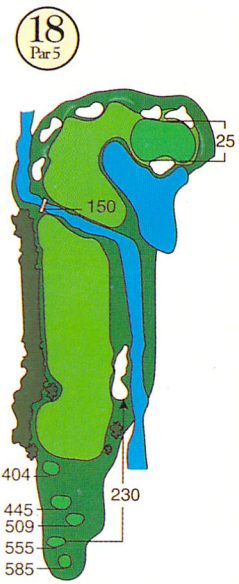

Course Ratings

Gold 71.4
 White 69.4
 Red 67.2

Pin Placements

Gold Back
 White Middle
 Red Front

Club Rules

- RCGA Rules govern all play.
- All players must register before teeing off.
- Alcoholic beverages are prohibited on golf course.
- Dress code must be adhered to at all times.
- Lateral hazards - all red stakes.
- Out of bounds - all fences and white stakes.
- Players must follow "keep pace program."
 (Course is designed for 4 1/4 hour playing time.)

Royal Woodbine Golf Club

195 Galaxy Blvd.
 Etobicoke Ontario, Canada
 (416) 674-GOLF
 (416) 674-4546 Fax

"You can tell experienced golfers by the courtesies they show others."

Club House 

Yardages and sprinkler heads measured to center of green.

Hole	Gold	White	Red	Handicap	Par	Par Time
1	426	409	342	5	4	15
2	338	331	303	17	4	13
3	513	486	424	3	5	22
4	168	168	108	15	3	9
5	277	271	242	13	4	14
6	369	358	333	9	4	16
7	181	136	125	11	3	8
8	412	393	366	1	4	17
9	494	487	440	7	5	20
Out	3178	3039	2683		36	2:14
10	185	159	108	18	3	9
11	400	388	354	10	4	16
12	503	478	414	2	5	22
13	412	391	332	8	4	16
14	215	181	120	14	3	8
15	207	182	122	16	3	11
16	419	394	341	6	4	18
17	342	342	254	12	4	15
18	585	555	445	4	5	21
In	3268	3070	2490		35	2:16
Tot	6446	6109	5173		71	4:30
Hcp						
Net						

Play through twelve holes should be 2 hours, 55 minutes maximum.

Prevent slow play, keep up with the group ahead of you.

Attest _____
Date _____
Scorer _____