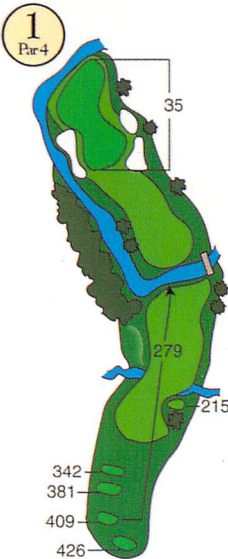

Hole	Gold	White	Red	Handicap	Par	Par Time
1	426	409	342	5	4	15
2	338	331	303	17	4	13
3	513	486	424	3	5	22
4	168	168	108	15	3	9
5	277	271	242	13	4	14
6	369	358	333	9	4	16
7	181	136	125	11	3	8
8	412	393	366	1	4	17
9	494	487	440	7	5	20
Out	3178	3039	2683		36	2:14
10	185	159	108	18	3	9
11	400	388	354	10	4	16
12	503	478	414	2	5	22
13	412	391	332	8	4	16
14	215	181	120	14	3	8
15	207	182	122	16	3	11
16	419	394	341	6	4	18
17	342	342	254	12	4	15
18	585	555	445	4	5	21
In	3268	3070	2490		35	2:16
Tot	6446	6109	5173		71	4:30
Hcp						
Net						

Play through twelve holes should be 2 hours, 55 minutes maximum.

Attest _____
Date _____
Scorer _____