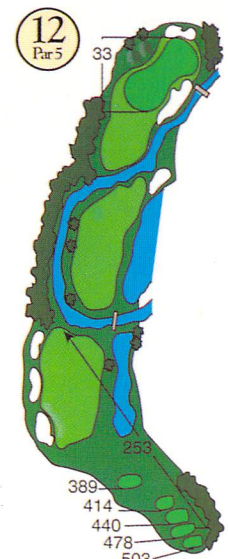

Course Ratings

Gold 71.4
 White 69.4
 Red 67.2

Pin Placements

Gold Back
 White Middle
 Red Front

Club Rules

- RCGA Rules govern all play.
- All players must register before teeing off.
- Alcoholic beverages are prohibited on golf course.
- Dress code must be adhered to at all times.
- Lateral hazards - all red stakes.
- Out of bounds - all fences and white stakes.
- Players must follow "keep pace program."
 (Course is designed for 4 1/4 hour playing time.)

Royal Woodbine Golf Club

195 Galaxy Blvd.
 Etobicoke Ontario, Canada
 (416) 674-GOLF
 (416) 674-4546 Fax

"You can tell experienced golfers by the courtesies they show others."

Club House 

Yardages and sprinkler heads measured to center of green.

Hole	Gold	White	Red	Handicap	Par	Par Time
1	426	409	342	5	4	15
2	338	331	303	17	4	13
3	513	486	424	3	5	22
4	168	168	108	15	3	9
5	277	271	242	13	4	14
6	369	358	333	9	4	16
7	181	136	125	11	3	8
8	412	393	366	1	4	17
9	494	487	440	7	5	20
Out	3178	3039	2683		36	2:14
10	185	159	108	18	3	9
11	400	388	354	10	4	16
12	503	478	414	2	5	22
13	412	391	332	8	4	16
14	215	181	120	14	3	8
15	207	182	122	16	3	11
16	419	394	341	6	4	18
17	342	342	254	12	4	15
18	585	555	445	4	5	21
In	3268	3070	2490		35	2:16
Tot	6446	6109	5173		71	4:30
Hcp						
Net						

Play through twelve holes should be 2 hours, 55 minutes maximum.

Prevent slow play, keep up with the group ahead of you.

Attest _____
Date _____
Scorer _____