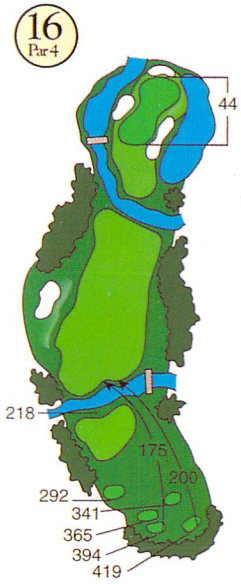

Course Ratings

Gold 71.4
 White 69.4
 Red 67.2

Pin Placements

Gold Back
 White Middle
 Red Front

Club Rules

- RCGA Rules govern all play.
- All players must register before teeing off.
- Alcoholic beverages are prohibited on golf course.
- Dress code must be adhered to at all times.
- Lateral hazards - all red stakes.
- Out of bounds - all fences and white stakes.
- Players must follow "keep pace program."
 (Course is designed for 4 1/4 hour playing time.)

Royal Woodbine Golf Club

195 Galaxy Blvd.
 Etobicoke Ontario, Canada
 (416) 674-GOLF
 (416) 674-4546 Fax

"You can tell experienced golfers by the courtesies they show others."

Club House 

Yardages and sprinkler heads measured to center of green.

Hole	Gold	White	Red	Handicap	Par	Par Time
1	426	409	342	5	4	15
2	338	331	303	17	4	13
3	513	486	424	3	5	22
4	168	168	108	15	3	9
5	277	271	242	13	4	14
6	369	358	333	9	4	16
7	181	136	125	11	3	8
8	412	393	366	1	4	17
9	494	487	440	7	5	20
Out	3178	3039	2683		36	2:14
10	185	159	108	18	3	9
11	400	388	354	10	4	16
12	503	478	414	2	5	22
13	412	391	332	8	4	16
14	215	181	120	14	3	8
15	207	182	122	16	3	11
16	419	394	341	6	4	18
17	342	342	254	12	4	15
18	585	555	445	4	5	21
In	3268	3070	2490		35	2:16
Tot	6446	6109	5173		71	4:30
Hcp						
Net						

Play through twelve holes should be 2 hours, 55 minutes maximum.

Prevent slow play, keep up with the group ahead of you.

Attest _____
Date _____
Scorer _____