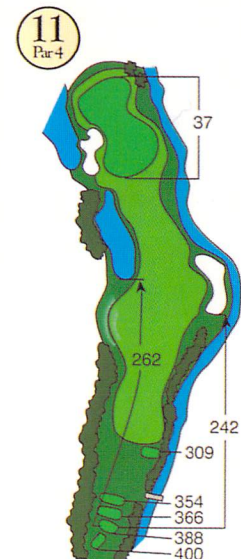

Course Ratings

Gold 71.4
 White 69.4
 Red 67.2

Pin Placements

Gold Back
 White Middle
 Red Front

Club Rules

- RCGA Rules govern all play.
- All players must register before teeing off.
- Alcoholic beverages are prohibited on golf course.
- Dress code must be adhered to at all times.
- Lateral hazards - all red stakes.
- Out of bounds - all fences and white stakes.
- Players must follow "keep pace program."
 (Course is designed for 4 1/4 hour playing time.)

Royal Woodbine Golf Club

195 Galaxy Blvd.
 Etobicoke Ontario, Canada
 (416) 674-GOLF
 (416) 674-4546 Fax

"You can tell experienced golfers by the courtesies they show others."

Club House 

Yardages and sprinkler heads measured to center of green.

Hole	Gold	White	Red	Handicap	Par	Par Time
1	426	409	342	5	4	15
2	338	331	303	17	4	13
3	513	486	424	3	5	22
4	168	168	108	15	3	9
5	277	271	242	13	4	14
6	369	358	333	9	4	16
7	181	136	125	11	3	8
8	412	393	366	1	4	17
9	494	487	440	7	5	20
Out	3178	3039	2683		36	2:14
10	185	159	108	18	3	9
11	400	388	354	10	4	16
12	503	478	414	2	5	22
13	412	391	332	8	4	16
14	215	181	120	14	3	8
15	207	182	122	16	3	11
16	419	394	341	6	4	18
17	342	342	254	12	4	15
18	585	555	445	4	5	21
In	3268	3070	2490		35	2:16
Tot	6446	6109	5173		71	4:30
Hcp						
Net						

Play through twelve holes should be 2 hours, 55 minutes maximum.

Prevent slow play, keep up with the group ahead of you.

Attest _____
Date _____
Scorer _____