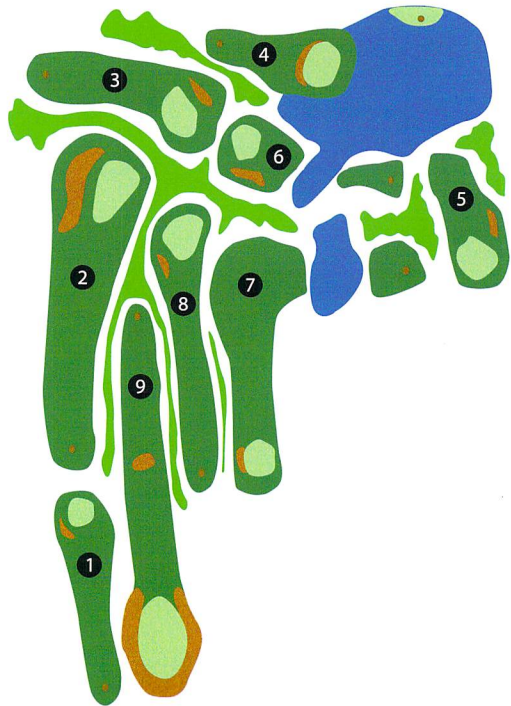

**Sandy Mountain**  
GOLF COURSE

HOLE	YARDAGES			PAR		
1	110			3		
2	135			3		
3	115			3		
4	90			3		
5	100			3		
6	110			3		
7	210			4		
8	140			3		
9	190			3		
TOTAL				28		

FOR RESERVATIONS OR MORE  
INFORMATION PLEASE CALL  
(866) 296-4815 • (613) 989-2058  
Fax: (613) 989-2058

R.C.G.A. Rules govern play except as modified by the Local Rules.

## LOCAL RULES

- White Stakes and/or boundary fences define out of bounds, fences on left hand side of the fairway on hole #1, 2, 4 out of bounds.
- All unmarked ditches are drainage ditches.
- Free drop at closest point of relief not nearer the hole.
- Flower gardens are ground under repair.
- Proper dress required.
- No one under the age of 8 is permitted on the course.
- No more than 4 in a group.