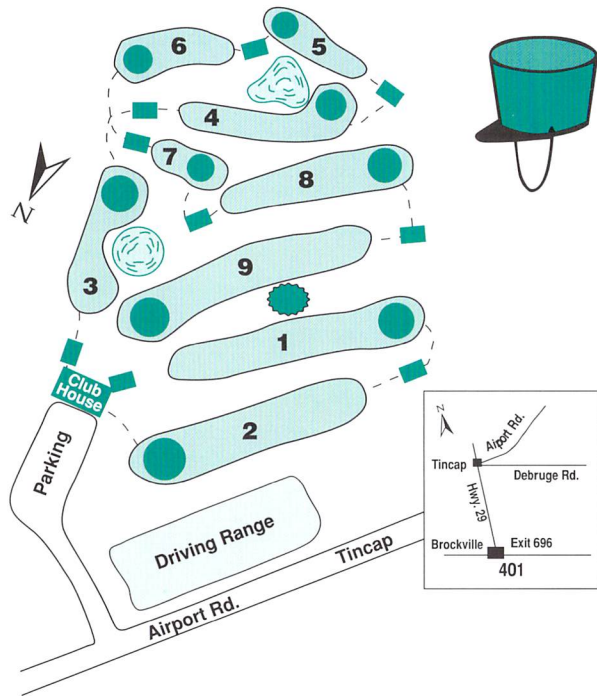

RCGA rules govern all play

COURSE RULES

1. Boundaries include all fences and markers.
2. All players must register for a tag.
3. Leave green as soon as you have holed out.
4. Each player must have own bag of clubs.
5. Children under 12 cannot play without an adult.
6. Course staff must be given right of way.
7. Only beverages purchased in the club house are allowed on the course, in accordance with the A.G.C.O. liquor licence.

TINCAP GOLF CLUB

9 HOLE COURSE AND DRIVING RANGE

(613) 498-4106
4551 Airport Road
RR#4, Brockville, ON

HOLE	1	2	3	4	5	6	7	8	9	FRONT	HOLE	1	2	3	4	5	6	7	8	9	BACK	TOTAL
BLUE	500	460	333	370	171	313	133	366	540	3186	BLUE	500	460	333	370	171	313	133	366	540	3186	
WHITE	490	440	327	359	167	305	124	330	530	3072	WHITE	490	440	327	359	167	305	124	330	530	3072	
RED	480	420	308	338	162	258	119	317	518	2920	RED	480	420	308	338	162	258	119	317	518	2920	
YELLOW	475	413	265	330	158	245	112	300	500	2798	YELLOW	475	413	265	330	158	245	112	300	500	2798	
HANDICAP	4	2	7	5	3	9	8	6	1		HANDICAP	4	2	7	5	3	9	8	6	1		
PAR 36	5	4	4	4	3	4	3	4	5		PAR 36	5	4	4	4	3	4	3	4	5		

Please soft spikes recommended

Please smooth sand in traps

Please replace your divots

Date _____