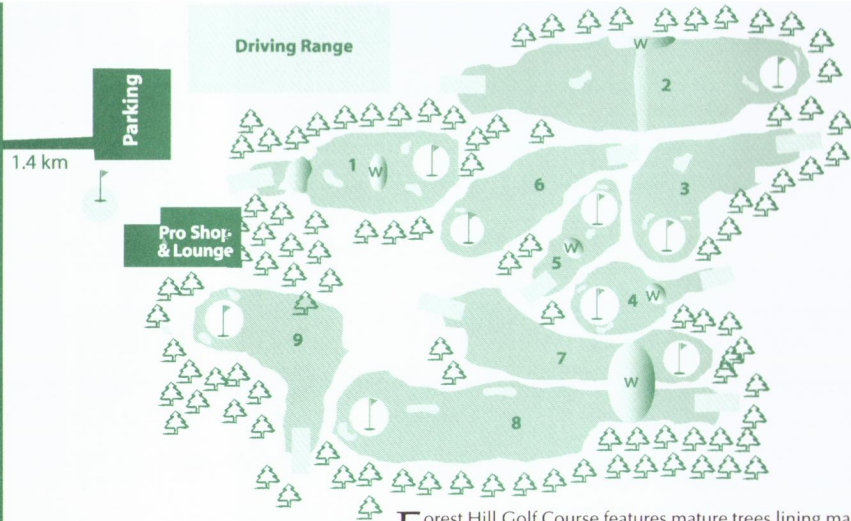

Rainbow Valley

Route 6

Forest Hill Golf Course features mature trees lining many of its fairways as well as numerous traps and water hazards.

Enjoy your round at Forest Hills and relax in the lounge afterwards.

FOREST HILLS

Golf Course & Country Club

Route 6, Cavendish, P.E.I.

Tel: (902) 963-2887 • Fax: (902) 675-3195 • www.foresthills.ca

White Tees	250	570	320	90	130	290	386	447	320	2803	250	570	320	90	130	290	386	447	320	2803	5606	Slope/Ratings Mens 123/67.0 Ladies 122/66.0
Red Tees	240	550	310	80	125	270	370	440	300	2685	240	550	310	80	125	270	370	440	300	2685	5370	
HDCP Strokes	7	15	9	17	12	5	1	3	11	/	8	16	10	18	14	6	2	4	12	/	/	
Hole	1	2	3	4	5	6	7	8	9	Out	10	11	12	13	14	15	16	17	18	In	Total	HCP Net
Par	4	5	4	3	3	4	4	5	4	36	4	5	4	3	3	4	4	5	4	36	72	

Rules of Play governed by RCGA

Local Rules & Etiquette:

Out of Bounds - is driving range left of hole No. 1, fences on left of No. 2 and No. 8. Play next stroke from where original ball was played and add one stroke penalty.

Date	Scorer	Attested
------	--------	----------

Yardage Markers
Red - 100 yds
White - 150 yds
Blue - 200 yds

Please use garbage cans and bottle racks.

Enjoy Your Round!