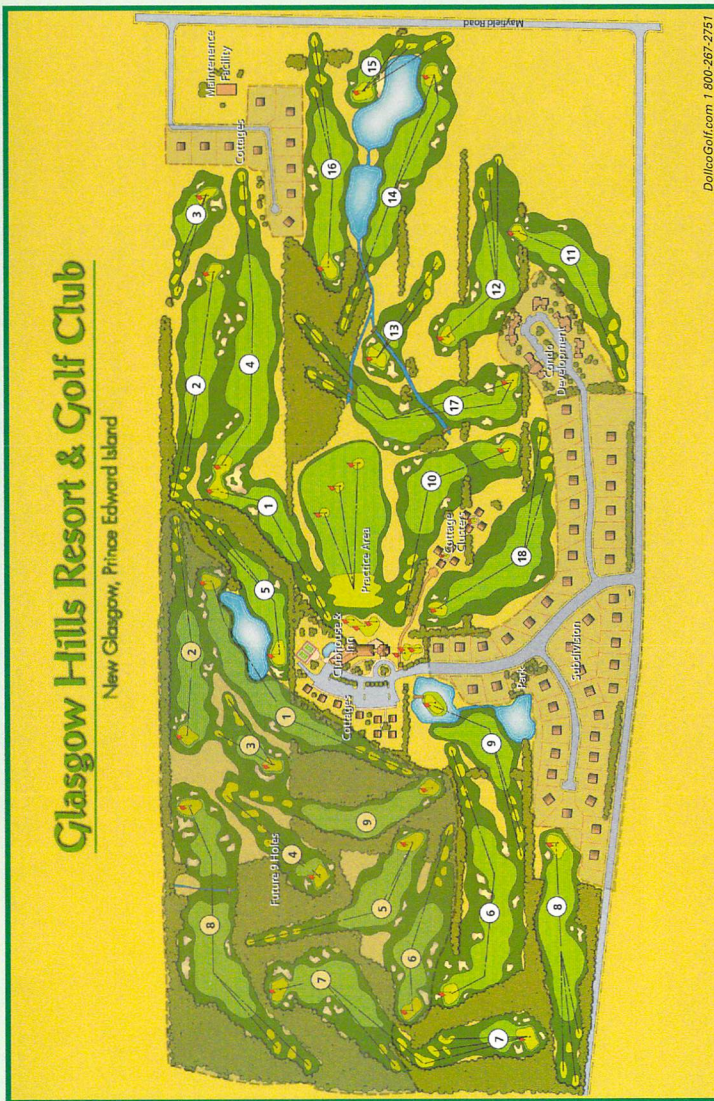

Rules of Play

Rules of the Royal Canadian Golf Association will govern play except where modified by local rules.

Local Rules

It is prohibited to enter into or play from environmentally sensitive areas. Players must, under penalty of one stroke, proceed under Rule 26-1 (ball in water hazard).

- Out of Bounds - Defined by white stakes.
- Water Hazards - Defined by yellow stakes.
- Lateral Hazards - Defined by red stakes.
- Environmentally sensitive areas defined by red stakes with green tips.

Please:

Repair ball marks • Replace all divots • Rake bunkers

- Soft spikes only • Dress code in effect
- No personal alcohol permitted

P.O. Box 5518

98 Glasgow Hills Drive

Hunter River, PE C0A 1N0

Phone: 1-866-621-2200 Fax: (902) 621-2201

E-mail: office@glasgowhills.com

www.glasgowhills.com