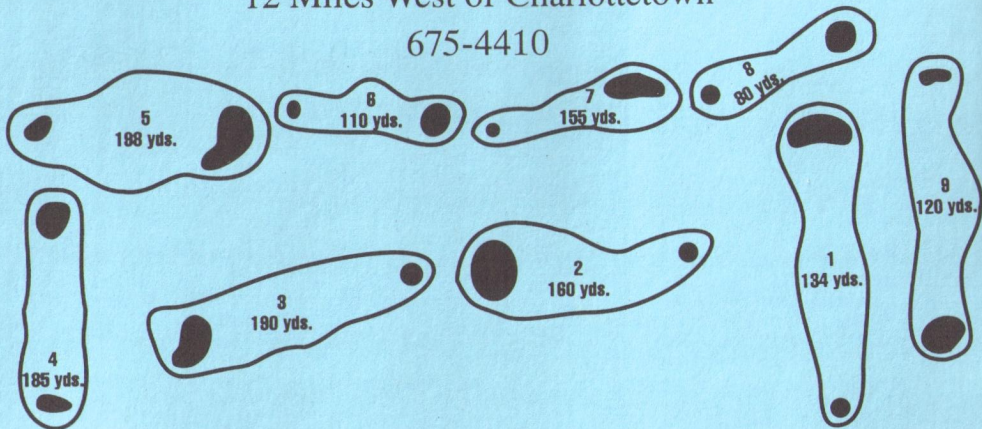

Strathgartney Golf & Driving Range

"More Fun Than You Can Shake A 9 Iron At"

T.C.H., Bonshaw, P.E.I.
12 Miles West of Charlottetown

675-4410

HOLE	1	2	3	4	5	6	7	8	9	TOTAL

The Rules of Play

All the rules of etiquette of golf as approved by the Royal and Ancient Golf Club of Saint Andrews Association and the Royal Canadian Golf Club Association except as modified by local rules.

Local Rules

1. A ball lying in a ditch within the course boundaries is a 1 stroke penalty.
2. A ball lying within a clubs length of a bench, steps or water pipe may be dropped within 2 club lengths but not closer to the hole.
3. A ball embedded in soft ground may be dropped as near as possible without penalty.