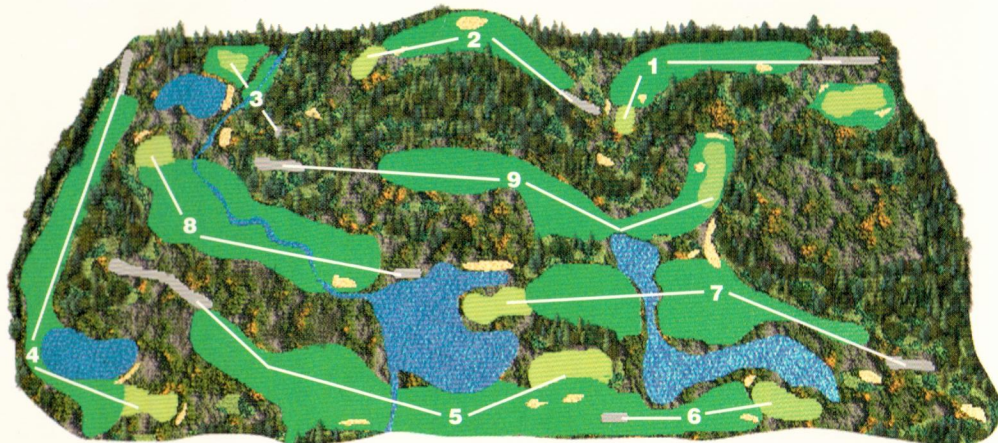

Produced by PR Services Ltd.